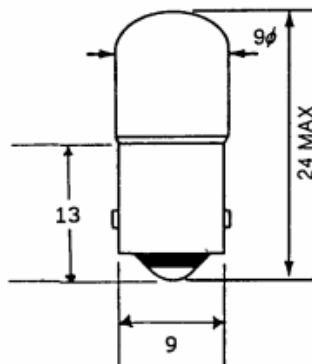

Datasheet

BA9s Filament Indicator Lamp

RS Stock number 360-7727

Dimensions: (mm)

Structure	
Bulb Type	Clear
Bulb Diameter	9+1mm
Length	24mm Max
Base Type	Ba9s/13

Design Characteristics	
Voltage	14V
MSCP	0.3CP±20%
Amperage	80mA±10%
Filament Type	Vacuum Type C-2F
Life Hours	15,000Hours