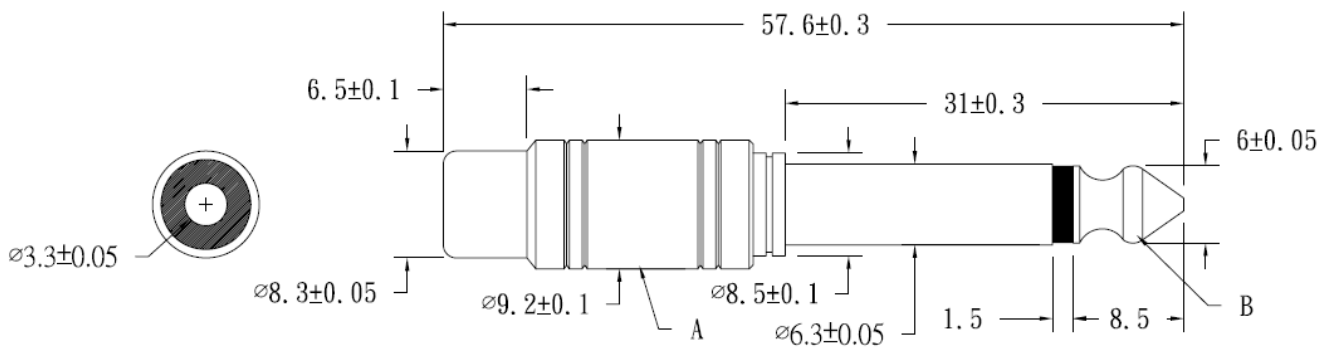

Datasheet

Audio Connector Adapter

RS Stock number [392-582](#)

Dimensions(mm):

No.	Description	Unit	Material	Finish/Colour
A	Shell	1	Brass	SD NI
B	6.3SP	1	Brass	NI