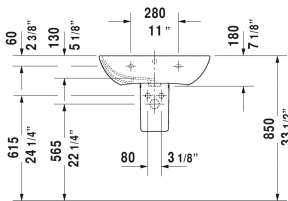

ME by Starck Washbasin & # 233565..00 / 233565..30 /
233565..00 / 233565..30

< 25 5/8" Inch >

Washbasin	Dimension	Weight	Order number
with overflow, with faucet deck, underside fully glazed, hardware included, wall-mounted, 25 5/8" Inch			
Colors			
00 White 32 White Satin Matt			
Variant			
●	25 5/8" x 19 1/4" Inch	42.8 lb	233565..00
●●●	25 5/8" x 19 1/4" Inch	42.8 lb	233565..30
●	25 5/8" x 19 1/4" Inch	42.8 lb	233565..00
●●●	25 5/8" x 19 1/4" Inch	42.8 lb	233565..30
Infobox			
Washbasin is not ADA compliant in combination with pedestal, siphon cover or metal console			
Sanitary ceramics with the special WonderGliss surface finish will remain clean and attractive-looking for a long time to come. When ordering WonderGliss please add a "1" as eleventh digit to the model number.			
Suitable products			
Pedestal for # 233565, 233560, 233555, 233613, 233612, 233610, 233683, 233663, 6 7/8" x 8 1/4" Inch	6 7/8" x 8 1/4" Inch		085839
Siphon cover for # 233565, 233560, 233555, 233613, 233612, 233610, 233683, 233663, 6 3/4" x 11 3/4" Inch	6 3/4" x 11 3/4" Inch		085840

All drawings contain the necessary measurements which are subject to standard tolerances. They are stated in inch & mm and are non-binding. Exact measurements, in particular for customized installation scenarios, can only be taken from the finished ceramic piece.