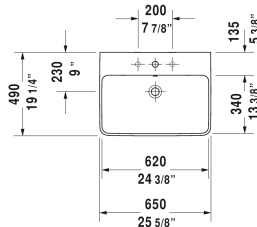

ME by Starck Washbasin & # 233565..00 / 233565..30 /
233565..00 / 233565..30

< 25 5/8" Inch >

Washbasin	Dimension	Weight	Order number
with overflow, with faucet deck, underside fully glazed, hardware included, wall-mounted, 25 5/8" Inch			
Colors			
00 White 32 White Satin Matt			
Variant			
●	25 5/8" x 19 1/4" Inch	42.8 lb	233565..00
●●●	25 5/8" x 19 1/4" Inch	42.8 lb	233565..30
●	25 5/8" x 19 1/4" Inch	42.8 lb	233565..00
●●●	25 5/8" x 19 1/4" Inch	42.8 lb	233565..30
Infobox			
Washbasin is not ADA compliant in combination with pedestal, siphon cover or metal console			
Sanitary ceramics with the special WonderGliss surface finish will remain clean and attractive-looking for a long time to come. When ordering WonderGliss please add a "1" as eleventh digit to the model number.			
Suitable products			
Pedestal for # 233565, 233560, 233555, 233613, 233612, 233610, 233683, 233663, 6 7/8" x 8 1/4" Inch	6 7/8" x 8 1/4" Inch		085839
Siphon cover for # 233565, 233560, 233555, 233613, 233612, 233610, 233683, 233663, 6 3/4" x 11 3/4" Inch	6 3/4" x 11 3/4" Inch		085840

All drawings contain the necessary measurements which are subject to standard tolerances. They are stated in inch & mm and are non-binding. Exact measurements, in particular for customized installation scenarios, can only be taken from the finished ceramic piece.