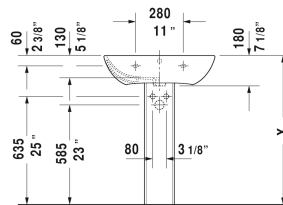

ME by Starck Washbasin & # 233565..00 / 233565..30 /
233565..00 / 233565..30

< 25 5/8" Inch >

Washbasin	Dimension	Weight	Order number
with overflow, with faucet deck, underside fully glazed, hardware included, wall-mounted, 25 5/8" Inch			
Colors			
00 White 32 White Satin Matt			
Variant			
●	25 5/8" x 19 1/4" Inch	42.8 lb	233565..00
●●●	25 5/8" x 19 1/4" Inch	42.8 lb	233565..30
●	25 5/8" x 19 1/4" Inch	42.8 lb	233565..00
●●●	25 5/8" x 19 1/4" Inch	42.8 lb	233565..30
Infobox			
Washbasin is not ADA compliant in combination with pedestal, siphon cover or metal console			
Sanitary ceramics with the special WonderGliss surface finish will remain clean and attractive-looking for a long time to come. When ordering WonderGliss please add a "1" as eleventh digit to the model number.			
Suitable products			
Pedestal for # 233565, 233560, 233555, 233613, 233612, 233610, 233683, 233663, 6 7/8" x 8 1/4" Inch	6 7/8" x 8 1/4" Inch		085839
Siphon cover for # 233565, 233560, 233555, 233613, 233612, 233610, 233683, 233663, 6 3/4" x 11 3/4" Inch	6 3/4" x 11 3/4" Inch		085840

All drawings contain the necessary measurements which are subject to standard tolerances. They are stated in inch & mm and are non-binding. Exact measurements, in particular for customized installation scenarios, can only be taken from the finished ceramic piece.