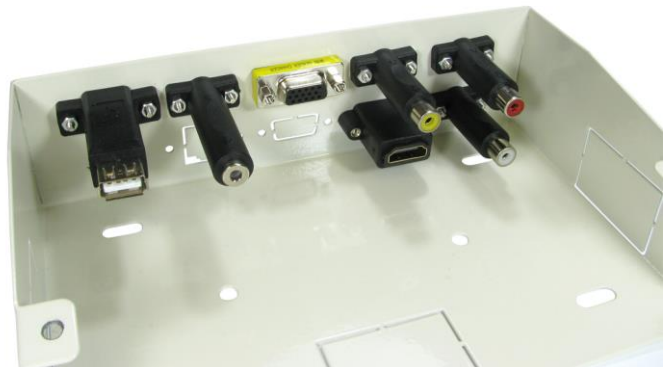

Datasheet

RS PRO 7 Port Metal Box with AV Modular Couplers - 5m Kit

Stock number: 2299951

EN

The RS-PRO Audio-Visual metal box has modular connector type so you can change/add as required, the connectors are coupler type so all you have to do is attach your cables. These boxes have mounting holes for walls or desktops. This AV metal box is supplied as a kit with 5m cables.

Box Features

- 3.5mm Stereo Coupler
- 3 x RCA Connectors
- HDMI Coupler
- VGA Coupler
- USB Type B to Type A Coupler

Supplied Cables

- 1 x 5m SVGA Cable
- 1 x 5m 3.5mm Stereo Cable
- 1 x 5m HDMI Cable
- 1 x 5m Three RCA Cable
- 1 x 5m USB 2.0 Type A (M) to Type A (M) Data Cable