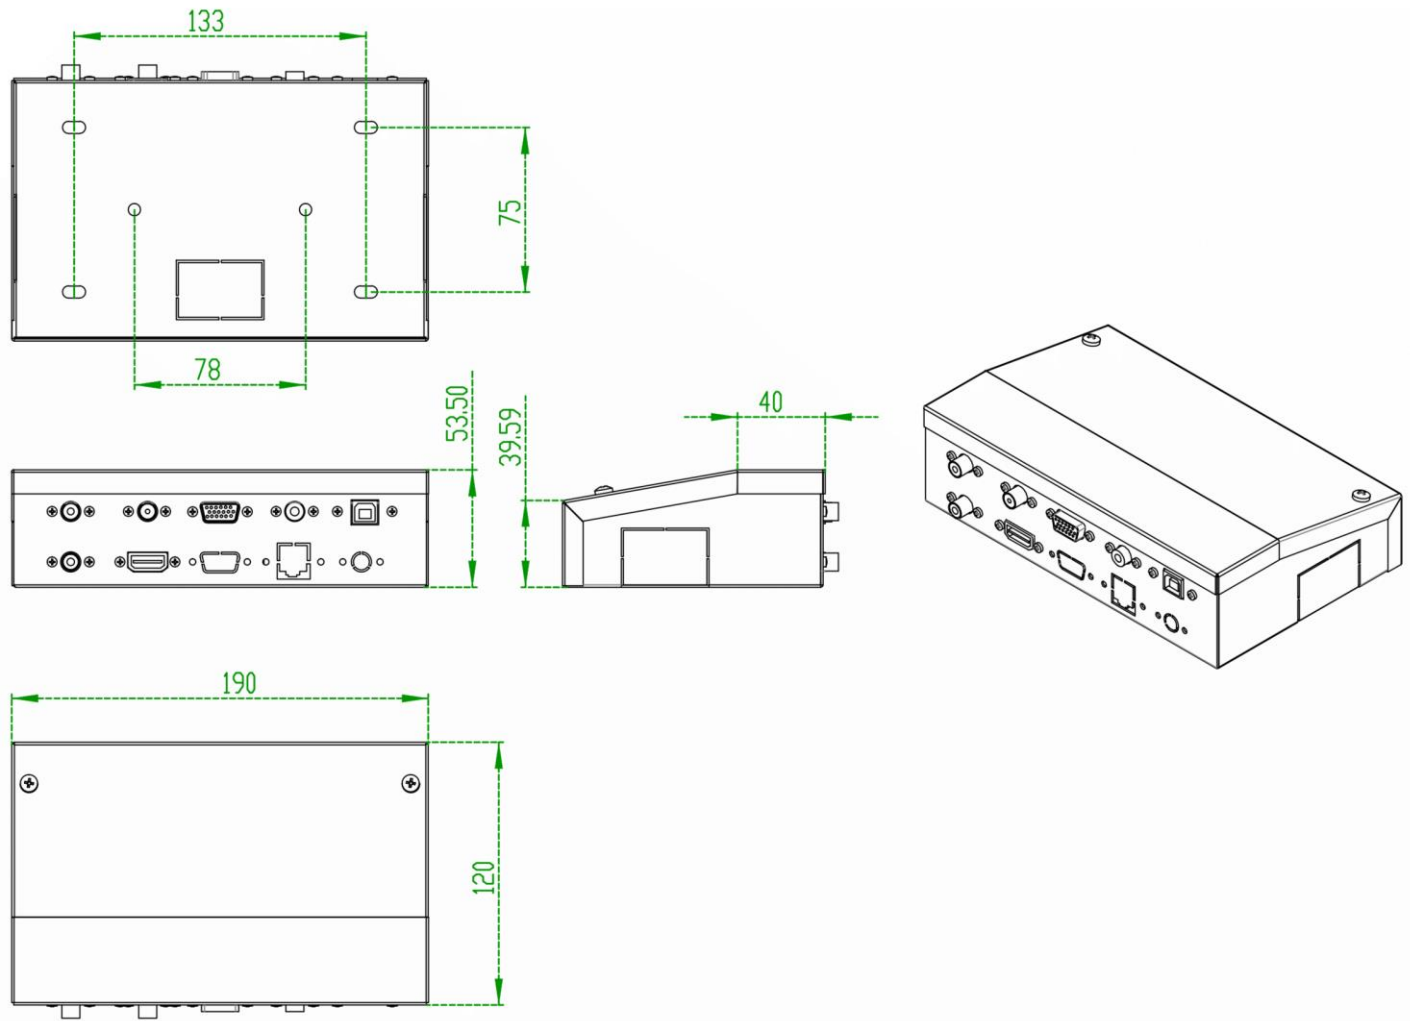

Datasheet

RS PRO 7 Port Metal Box with AV Modular Couplers - 5m Kit

Stock number: 2299951

EN

The RS-PRO Audio-Visual metal box has modular connector type so you can change/add as required, the connectors are coupler type so all you have to do is attach your cables. These boxes have mounting holes for walls or desktops. This AV metal box is supplied as a kit with 5m cables.

Box Features

- 3.5mm Stereo Coupler
- 3 x RCA Connectors
- HDMI Coupler
- VGA Coupler
- USB Type B to Type A Coupler

Supplied Cables

- 1 x 5m SVGA Cable
- 1 x 5m 3.5mm Stereo Cable
- 1 x 5m HDMI Cable
- 1 x 5m Three RCA Cable
- 1 x 5m USB 2.0 Type A (M) to Type A (M) Data Cable

Box Dimensions

RoHS / REACH / CE