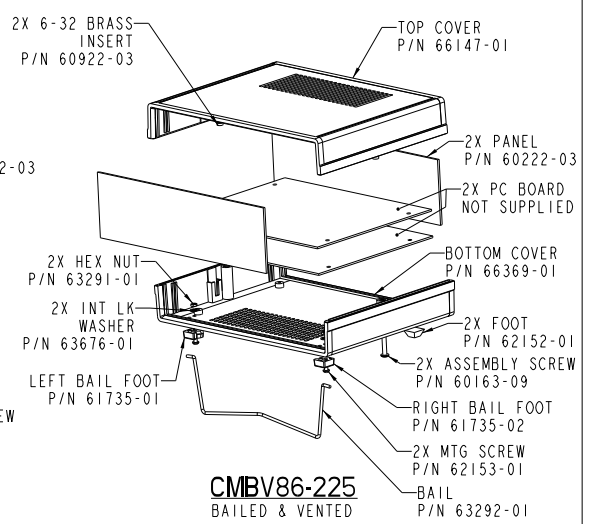

**CM86-225**  
STANDARD

**CMB86-225**  
BAILED

**CMV86-225**  
VENTED

**CMBV86-225**  
BAILED & VENTED

**SECTION B-B**

**SECTION A-A**

RECOMMENDED PC BOARD SIZE

COLOR / MATERIAL CODE		
COLOR	94HB	94VO
BLACK	000	028
P.C.BONE	039	060

**CM86-225-SERIES**

DRAWING NUMBER	REV
79354	A