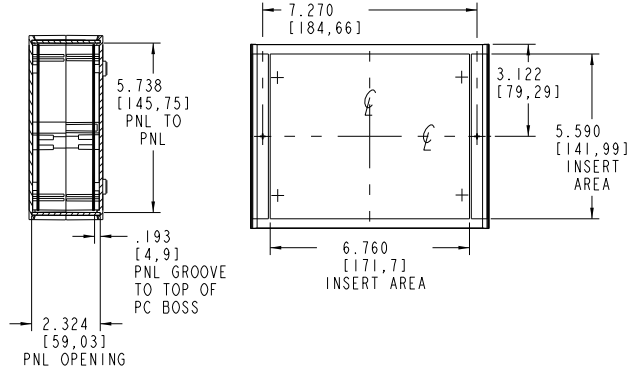

**CM86-225**  
STANDARD

**CMB86-225**  
BAILED

**CMV86-225**  
VENTED

**CMBV86-225**  
BAILED & VENTED

**SECTION B-B**

**SECTION A-A**

RECOMMENDED PC BOARD SIZE

COLOR / MATERIAL CODE		
COLOR	94HB	94VO
BLACK	000	028
P.C.BONE	039	060

**CM86-225-SERIES**

DRAWING NUMBER	REV
79354	A