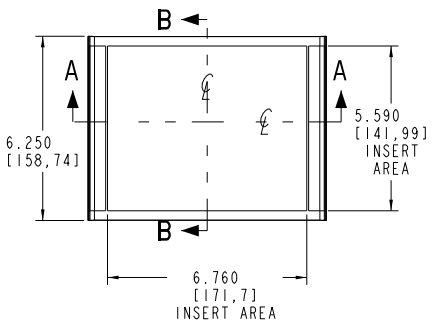

**CM86-225**  
STANDARD

**CMB86-225**  
BAILED

**CMV86-225**  
VENTED

**CMBV86-225**  
BAILED & VENTED

**SECTION B-B**

**SECTION A-A**

RECOMMENDED PC BOARD SIZE

COLOR / MATERIAL CODE		
COLOR	94HB	94VO
BLACK	000	028
P.C.BONE	039	060

**CM86-225-SERIES**

DRAWING NUMBER	REV
79354	A