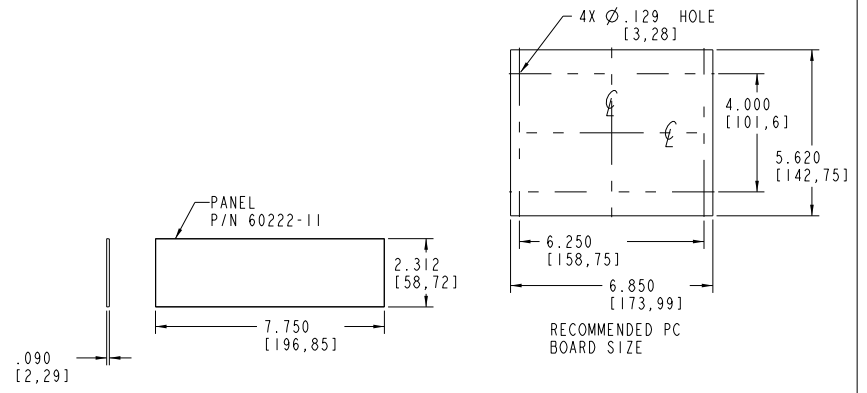

**CM86-225**  
STANDARD

**CMB86-225**  
BAILED

**CMV86-225**  
VENTED

**CMBV86-225**  
BAILED & VENTED

**SECTION B-B**

**SECTION A-A**

RECOMMENDED PC BOARD SIZE

COLOR / MATERIAL CODE		
COLOR	94HB	94VO
BLACK	000	028
P.C.BONE	039	060

**CM86-225-SERIES**

DRAWING NUMBER	REV
79354	A