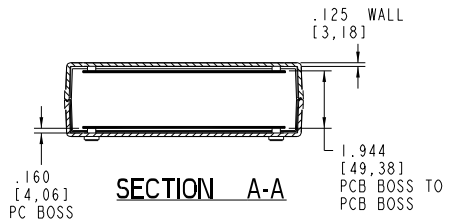

**CM86-225**  
STANDARD

**CMB86-225**  
BAILED

**CMV86-225**  
VENTED

**CMBV86-225**  
BAILED & VENTED

**SECTION B-B**

**SECTION A-A**

RECOMMENDED PC BOARD SIZE

COLOR / MATERIAL CODE		
COLOR	94HB	94VO
BLACK	000	028
P.C.BONE	039	060

**CM86-225-SERIES**

DRAWING NUMBER	REV
79354	A