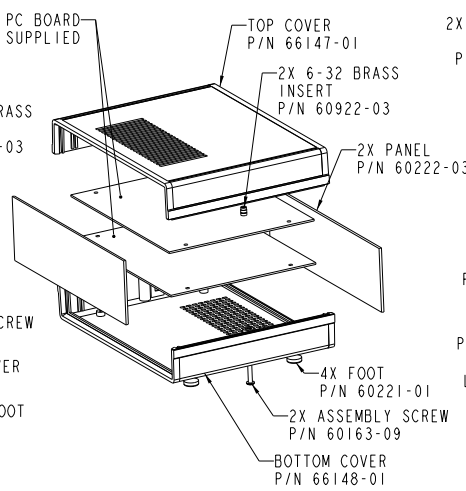

**CM86-225**  
STANDARD

**CMB86-225**  
BAILED

**CMV86-225**  
VENTED

**CMBV86-225**  
BAILED & VENTED

**SECTION B-B**

**SECTION A-A**

RECOMMENDED PC BOARD SIZE

COLOR / MATERIAL CODE		
COLOR	94HB	94VO
BLACK	000	028
P.C.BONE	039	060

**CM86-225-SERIES**

DRAWING NUMBER	REV
79354	A