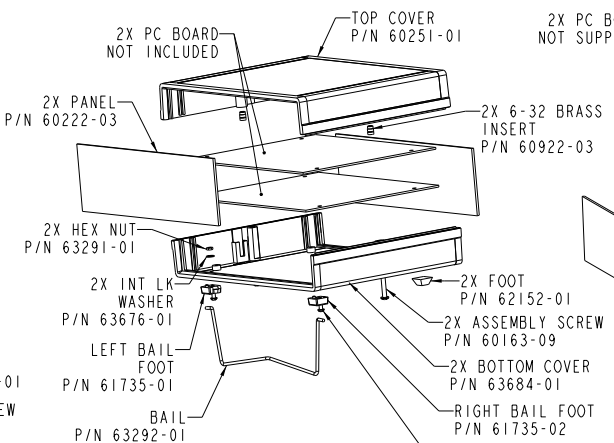

**CM86-225**  
STANDARD

**CMB86-225**  
BAILED

**CMV86-225**  
VENTED

**CMBV86-225**  
BAILED & VENTED

**SECTION B-B**

**SECTION A-A**

RECOMMENDED PC BOARD SIZE

COLOR / MATERIAL CODE		
COLOR	94HB	94VO
BLACK	000	028
P.C.BONE	039	060

**CM86-225-SERIES**

DRAWING NUMBER	REV
79354	A