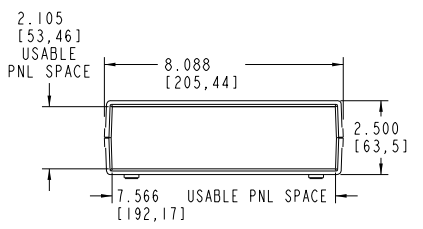

**CM86-225**  
STANDARD

**CMB86-225**  
BAILED

**CMV86-225**  
VENTED

**CMBV86-225**  
BAILED & VENTED

**SECTION B-B**

**SECTION A-A**

RECOMMENDED PC BOARD SIZE

COLOR / MATERIAL CODE		
COLOR	94HB	94VO
BLACK	000	028
P.C.BONE	039	060

**CM86-225-SERIES**

DRAWING NUMBER	REV
79354	A