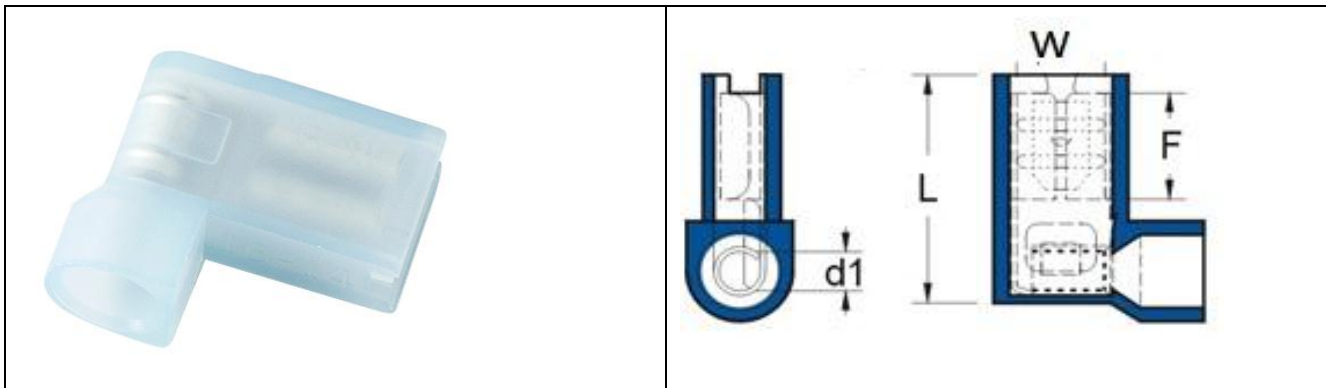

Datasheet

RS PRO NYLON-FULLY INSULATED FLAG FEMALE DISCONNECTORS (A TYPE)

Stock number: 178-8340

MAXIMUM ELECTRIC CURRENT:

A.W.G.	16	14
AMP.	10	15

MAXIMUM ELECTRICAL RATING: 105° C 300 VOLTS MAX.

INSULATION MATERIAL: NYLON

TERMINAL MATERIAL: BRASS

INSULATION COLOR: BLUE

I.D.: D1=2.1MM

WIRE RANGE A.W.G. mm ²	ITEM NO.	NEMA TAB	DIMENSION inch(mm)				
			W	F	L	d1	T
16-14 A.W.G.	178-8340	.020X.187 (0.5X4.75)	0.197	0.276	0.598	0.083	0.16
1.5-2.5 mm ²			5	7	15.2	2.1	0.4