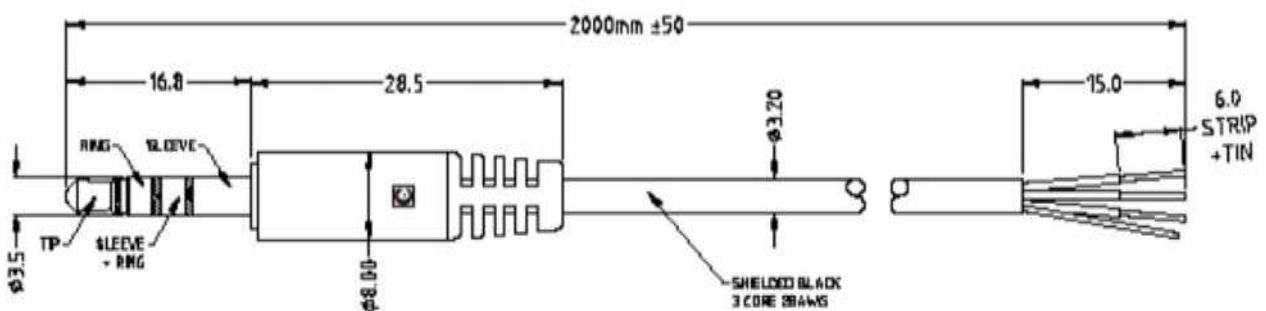

ENGLISH

Datasheet

RS PRO Ø3.5mm 4 Pole Jack Socket Lead 2m

Stock No: 2050429

TIP - RED
RING - WHITE
SLEEVE+RING - BLACK
SLEEVE - SHIELD / EARTH