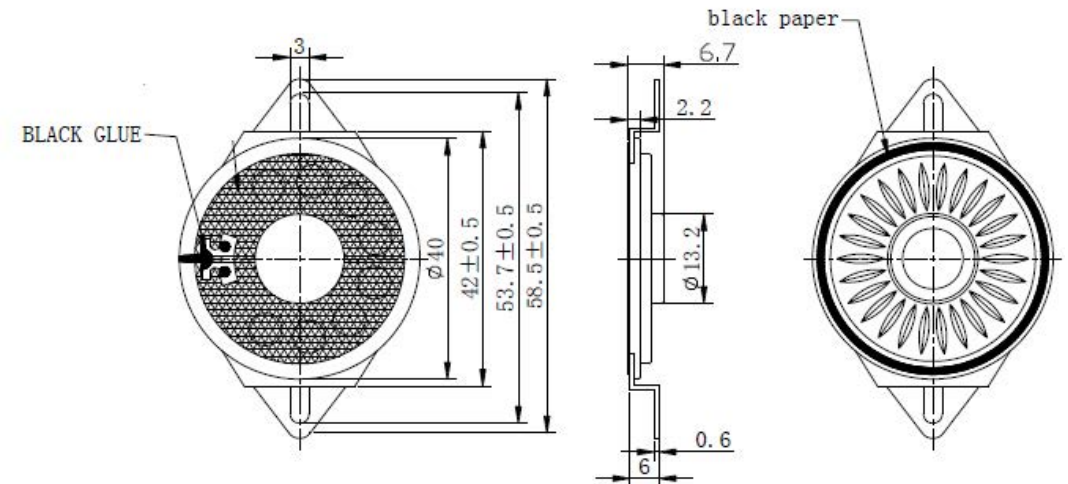

### Specifications

Rated impedance	8 ±15%Ω
Rated power	0.5W
Maximum power	1.0W
Resonant frequency	600±20%Hz
Frequency range	F 0-10Khz
Sound output level at 0.1W/0.1M	94±3dB
Operating temperature	-20°C~+60°C
Storage temperature	-30°C~+70°C
Weight	9.2g
Cone material	PET
Magnet size	Dia 12.5x1.5t mm
Magnet material	Nd-Fe-B

### Features

- ROHS compliant
- Flange mountable
- Very low profile speaker

All data at 25°C unless otherwise specified

Dimensions Unit: mm

7903987 SPEAKER - Frequency Curve

SPEAKERS