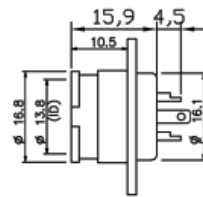

# 5 Pole Female Straight DIN Connector, B-2002 Series , 100 V ac, 2A Twist Lock

RS Stock number [786-3432](#)

Dimensions: mm

## Specifications

Body Orientation: Straight  
Connector Size :Standard  
Contact Material: BSR  
Contact Plating :Silver  
Current Rating :2A  
Gender: Female  
Housing Material: Metal  
Mating Type :Twist Lock  
Mounting Type: Panel Mount  
Number of Contacts: 4  
Series: B-2002  
Termination Method: Solder  
Voltage Rating: 100 V ac