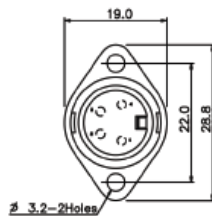

# 5 Pole Female Straight DIN Connector, B-2002 Series , 100 V ac, 2A Twist Lock

RS Stock number [786-3432](#)

Dimensions: mm

## Specifications

Body Orientation: Straight  
Connector Size :Standard  
Contact Material: BSR  
Contact Plating :Silver  
Current Rating :2A  
Gender: Female  
Housing Material: Metal  
Mating Type :Twist Lock  
Mounting Type: Panel Mount  
Number of Contacts: 4  
Series: B-2002  
Termination Method: Solder  
Voltage Rating: 100 V ac