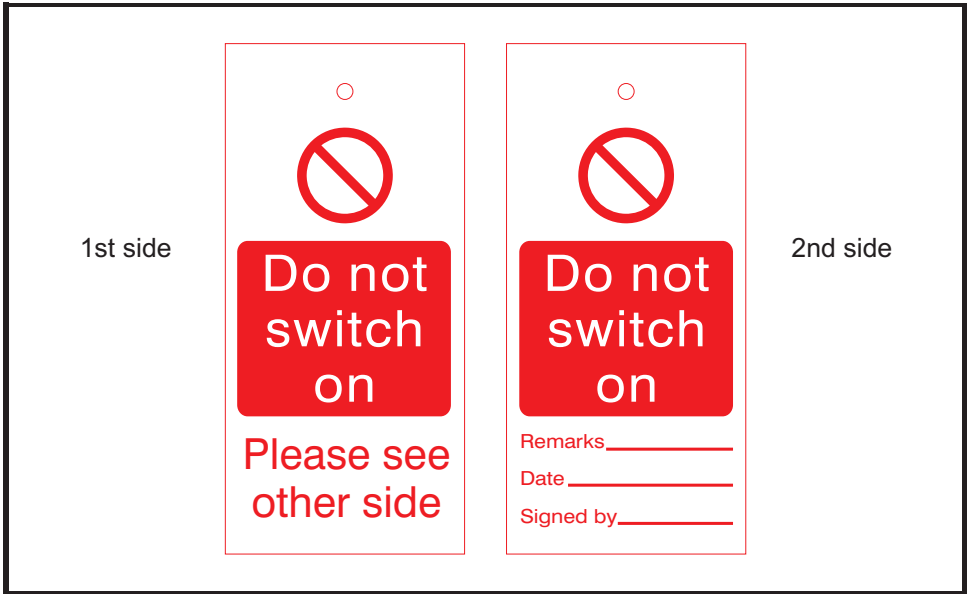

Datasheet

ENGLISH

RS Article Number	: 7924506
Description	: Label with Tie “ DO NOT SWITCH ON ”

Standards Met	: None
Color	: White Background with Red Print
Material	: Hard PVC with Nylon Tie
Size	: 160mm x 75mm
Mounting Type	: Nylon Tie Supplied Along
Text Language	: English
Sign Description	: DO NOT SWITCH ON
Category	: Pre - Printed Labels with Tie

Note : Image above is not to the scale.