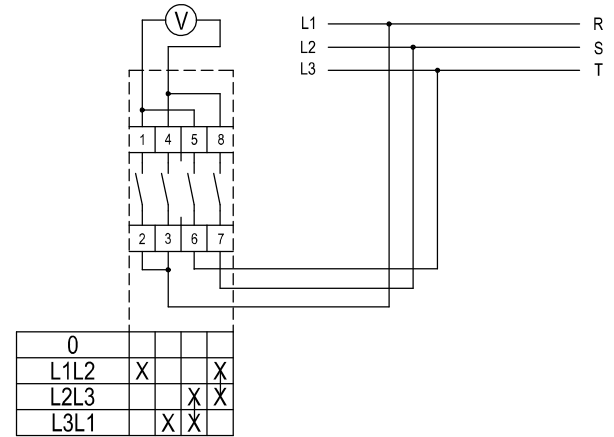

CAM SWITCH

Installation

Drilling plan
Front panel

VOLTMETER SWITCHES

208-3916

208-3917