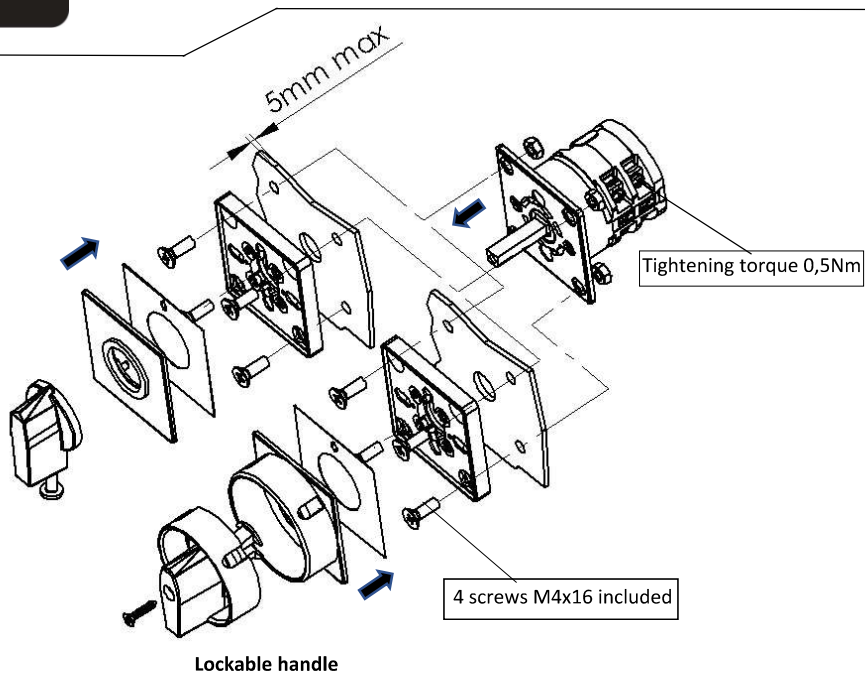

CAM SWITCH

Installation

Drilling plan
Front panel

VOLTMETER SWITCHES

208-3916

208-3917