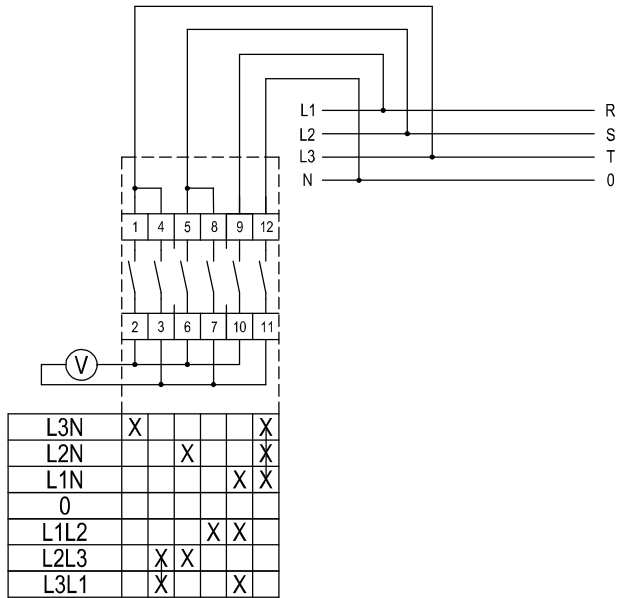

CAM SWITCH

Installation

Drilling plan
Front panel

VOLTMETER SWITCHES

208-3916

208-3917