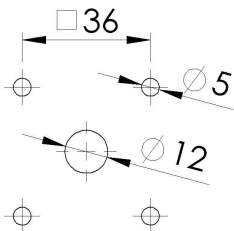

CAM SWITCH

Installation

Drilling plan
Front panel

VOLTMETER SWITCHES

208-3916

208-3917