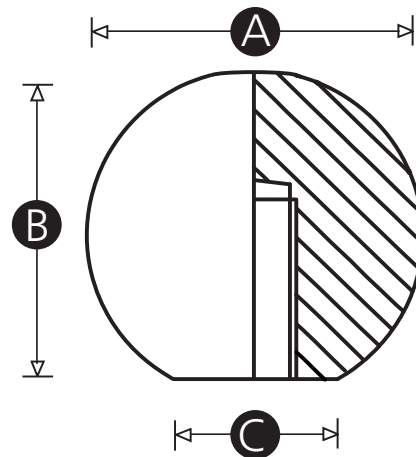

DataSheet

Female Moulded Thread Ball Knob

Material

Duroplast

Standard colour

Black

Finish

Gloss Finish

Thread

Moulded Thread

Part No.	A	B	C	Thread size
686008	16	15	8	M4
686014	19	17	12	M5
686020	25	23	14	M6
686036	32	30	15	M8
686042	38	36	17	M8
686058	44	43	13	M10