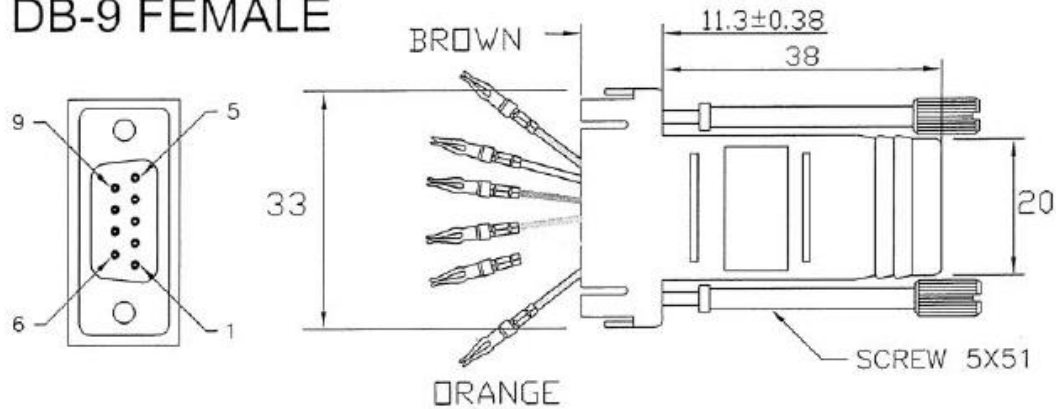

Datasheet

RJ11 to 9 way D skt.

RS Stock number [625-6192](#)

DB-9 FEMALE

6P6C

DB-9 MALE

6P6C

COLOR	RJ11	6P6C
ORANGE	—————	1
BLACK	—————	2
RED	—————	3
GREEN	—————	4
YELLOW	—————	5
BROWN	—————	6