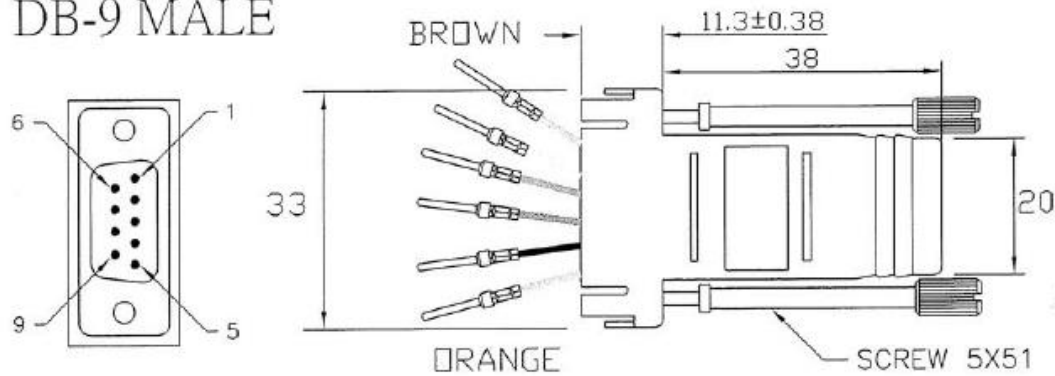

Datasheet

RJ11 to 9 way D skt.

RS Stock number [625-6192](#)

DB-9 FEMALE

6P6C

DB-9 MALE

6P6C

COLOR	RJ11	6P6C
ORANGE	—————	1
BLACK	—————	2
RED	—————	3
GREEN	—————	4
YELLOW	—————	5
BROWN	—————	6