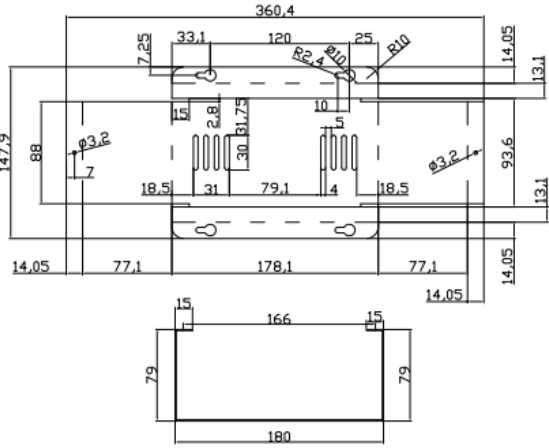

Datasheet

Zinc Plated Steel Instrument Case, White, 180 x 89 x 80mm

RS Stock number 232-030

Dimensions

T=1.0mm