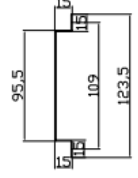

Datasheet

Zinc Plated Steel Instrument Case, White, 180 x 89 x 80mm

RS Stock number 232-030

Dimensions

T=1.0mm