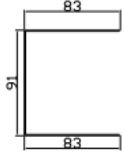

Datasheet

Zinc Plated Steel Instrument Case, White, 180 x 89 x 80mm

RS Stock number 232-030

Dimensions

T=1.0mm