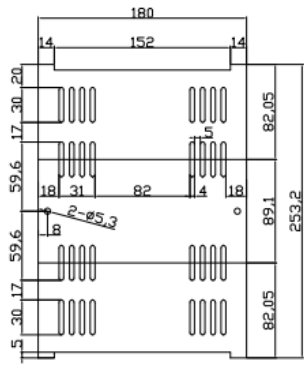

Datasheet

Zinc Plated Steel Instrument Case, White, 180 x 89 x 80mm

RS Stock number 232-030

Dimensions

T=1.0mm