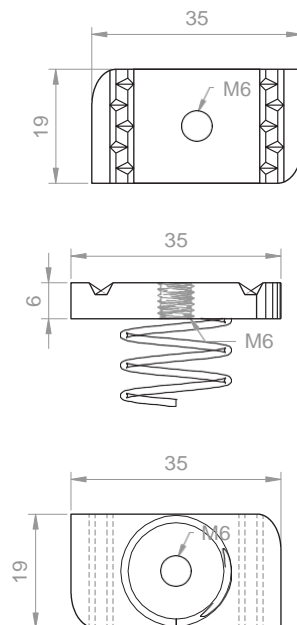

# Short Spring Channel Nuts Bright Zinc Plated

RS Stock No **1766941**

Size **M6**

Channel nuts are commonly used for fitting brackets to channel/Strut, and are the ideal fixing for drops of threaded rod.

Please view our full range listing below

RS Stock No      Size (mm)

1766941	M6
1766938	M8
1766935	M10
1766932	M12