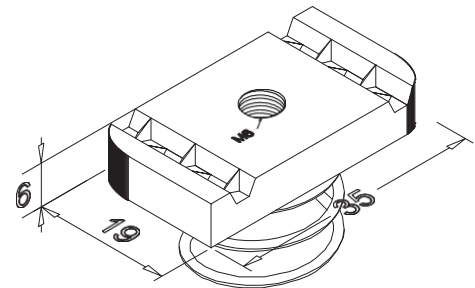

# Short Spring Channel Nuts Bright Zinc Plated

RS Stock No **1766941**

Size **M6**

Channel nuts are commonly used for fitting brackets to channel/Strut, and are the ideal fixing for drops of threaded rod.

Please view our full range listing below

RS Stock No      Size (mm)

1766941	M6
1766938	M8
1766935	M10
1766932	M12