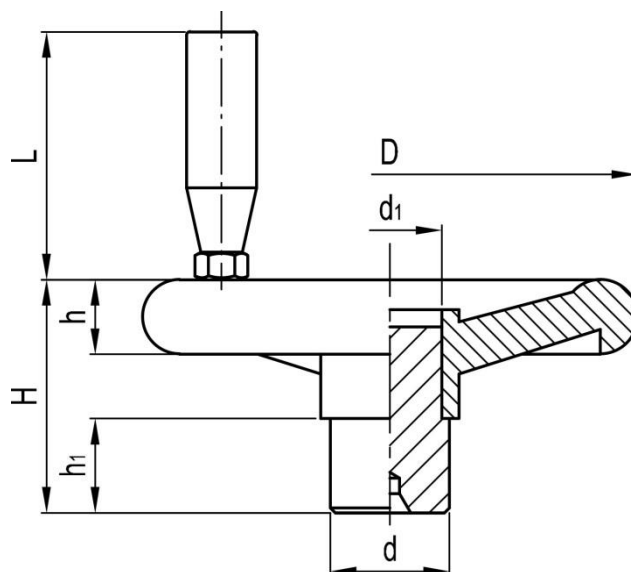

Datasheet

Four spoke handwheel with revolving handle, through hub

RS Stock No: 1612032

Specification

Handwheel material: Phenoplast, vegetal fibre reinforced

Revolving handle material: Glass-fibre reinforced technopolymer

Zinc-plated steel visible hub with preformed punching for through-hole

ENGLISH

Stock no	D	d	d1	H	h	h1	L
1612026	100	24	21	47	15	17	51
1612027	120	25	21	49	16	15	70
1612028	140	28	23	54	20	17	70
1612029	160	32	27	56	22	21	85
1612030	200	40	32	72	25	25	85
1612031	250	50	42	82	29	29	95
1612032	300	52	42	95	35	30	95