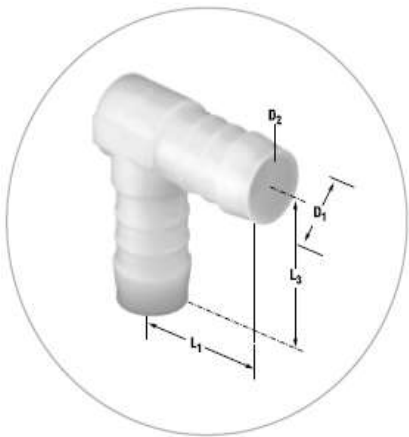

Datasheet
Stock No: 419-7237

Elbow Male, POM

D1	D2	L1	L3
4	2.5	17.5	19.5

Unit: mm

D1: Joiner Outer Diameter

D2: Joiner Inner Diameter

L1: Length

*Joiner Outer Diameter = Hose Inner Diameter

Specifications:

Hose Inner Diameter	4mm
Coupling Connector Type	Elbow Coupler
Body Material	POM
Coupling Gender	Male
Coupling Connector Direction	Elbow
Series	WS

Product Details

Elbow Connector

Push-on Connectors

Acetal Resin, non toxic, tough, lightweight, good impact and wear resistance

Deep moulded ribs, use hose clips for high pressure, positive sealing