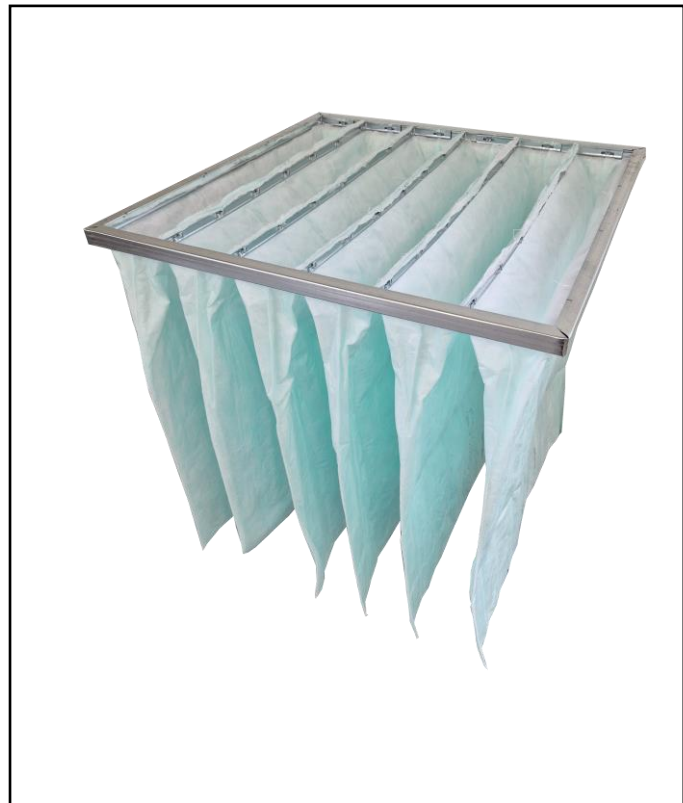

## FEATURES

- 100% Polyester Filter Media
- Dual-Layer Media
- Conical Stitched Pockets for optimal airflow
- Rolled Safety Edge to Frame
- Hydrophobic Media
- Fire Retardant
- Low Price
- ePM10 Filter

## RS PRO Ecoflow M6 Filter 20 X 24 X 15

RS Stock No.: 2551133

RS Professionally Approved Products bring to you professional quality parts across all product categories. Our product range has been tested by engineers and provides a comparable quality to the leading brands without paying a premium price.

## Product Description

The Ecoflow, fire rated range of bag filters are used widely in government buildings, hospitals and other sensitive areas. This grade of filter is suitable for air condition to offices, theatres, computer rooms and spray booths.

## General Specifications

Filter Size Actual HxWxD (mm)	490 x 592 x 360 mm
Header Depth	25 mm
Number of Pockets	6
Grade EN779:2012	M6
Filter Class ISO 16890	ePM10 > 70%
Rated Capacity	1075 m <sup>3</sup> /hr
Energy Rating	E
Initial Pressure Drop	55 Pa
Final Pressure Drop*	155 Pa
*Final Recommended Pressure Drop to EN13053:2019	
Maximum Operating Temperature 80C	