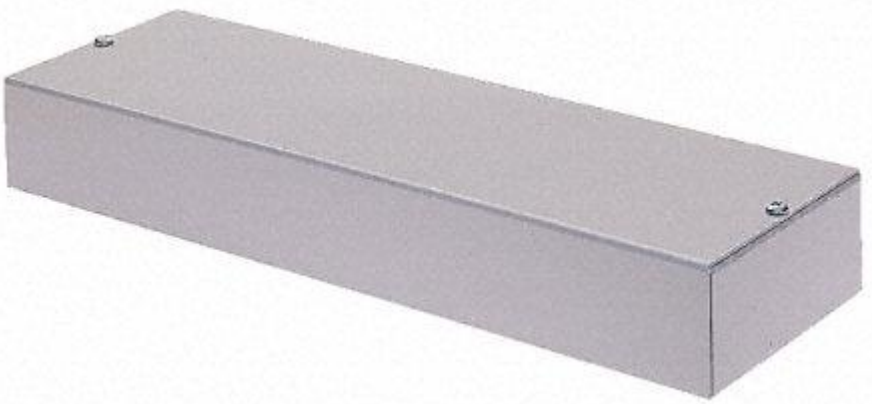

## Steel Instrument Case, Grey, 230 x 80 x 40mm

RS Stock number 231-986