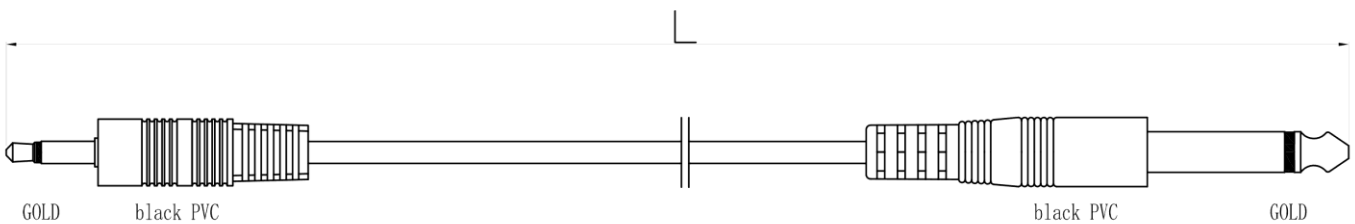

Datasheet

RS PRO 20m Mono 6.35mm Jack to 3.5mm Jack Cable

Stock number: 2368993

EN

The RS-PRO range of cables 6.35mm to 3.5mm Mono cables are ideal for connecting between two pieces of audio equipment that have 3.5mm / 6.35mm sockets.

These types of mono jacks are also be referred to as TS (Tip Sleeve) connectors. They are assembled with gold connectors for a high-quality finish that also provide anti-corrosive properties.

- 20m
- 6.35mm Jack
- 3.5mm Jack
- Mono Audio
- Gold Connectors

1. CABLE: 0.12CU*18+0.12CCS*28+OD3.5mm, BLACK COLOR , PVC JACKET.
2. CONNECTORS: ϕ 3.5mm MONO PLUG*1PCS, ϕ 6.35mm MONO PLUG*1PCS,
3. MOLD ASSEMBLY, BLACK COLOR
4. OPEN/SHORT TEST: 100% TEST.
5. ROHS COMPLIANT