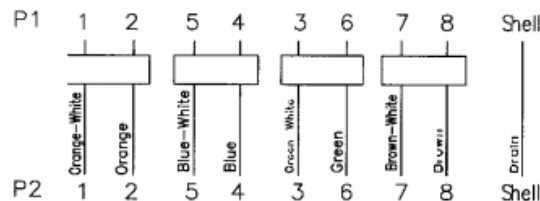

ENGLISH

Datasheet

1m U/FTP Cat5e Ethernet Cable Assembly Grey

RS Stock number 400-9736

Dimensions: (mm)

PIN ASSIGNMENT :

Specification

Colour: Grey