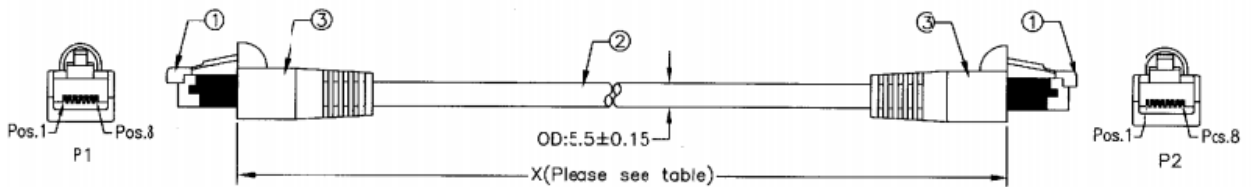

ENGLISH

Datasheet

1m U/FTP Cat5e Ethernet Cable Assembly Grey

RS Stock number 400-9736

Dimensions: (mm)

PIN ASSIGNMENT :

Specification

Colour: Grey

RJ45 8P8C W/ Shield Contact: Goldµ"

CAT.5e STP 24AWG*4TW / PR+AI/ Foil+Drain