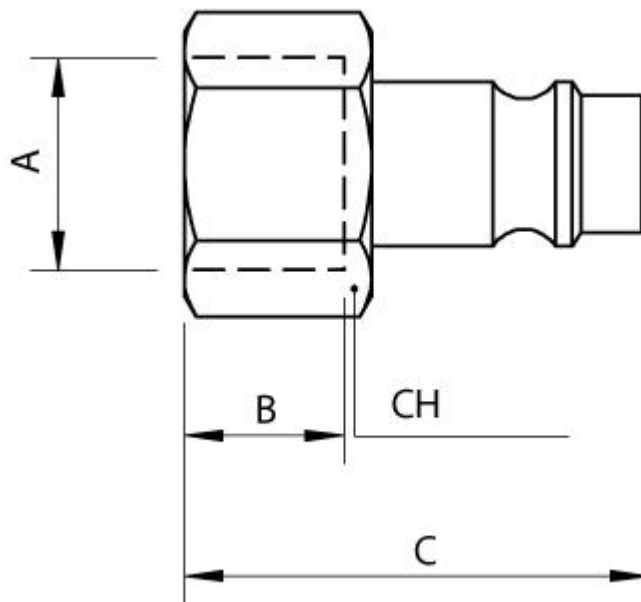

Product Description

The RS PRO female plug EU DN7.8 inox 3/8 works in 0 to 16 bar pressure range. It mainly used in compressed air & tools, pneumatic & fluid technology, food & beverages applications. It provides high performance for multiple fluids in a wide range of temperature and pressure. Operating temperature range is from - 15 °C to + 200 °C. RoHS and REACH compliant.

General Specifications

Material	Steel
Applications	Lubrication System, Cooling System, Pneumatic Machinery Equipment

Mechanical Specifications

Connection Type	Threaded, Tube
Tube Connection Size	11.5mm
Coupling Gender	Female
Threaded Connection	3/8 in Female
Thread Size	3/8in
Wrench Size	19
Length	33.5mm

Similar Products

Parameters	2312695	2312697
Brand	RS PRO	RS PRO
Connection Type	Threaded, Tube	Threaded, Tube
Tube Connection Size	11mm	15mm
Coupling Gender	Female	Female
Threaded Connection	1/4 in Female	1/2 in Female
Thread Size	1/4in	1/2in
Wrench Size	17	24
Length	33mm	37mm