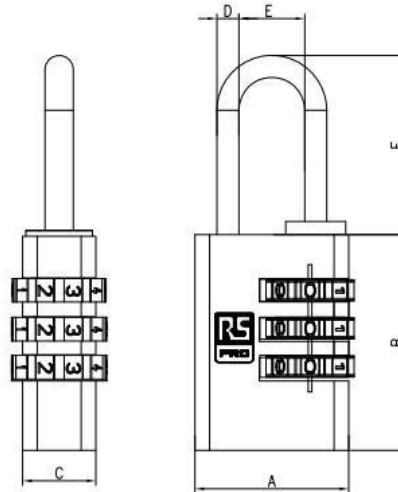

Product Datasheet

ENGLISH

Brass Combination Pad Lock

Dimensions:

RS Article Number:	Lock Body Dimensions (mm)					
	A	B	C	D	E	F
7816032	20.77	29.42	9.74	3.01	9.09	21.45

Product Description:

- 3 digit combination code
- Set your own combination freely for personalized convenience and increased security
- Qualified brass lock body with excellent resistance for corrosion