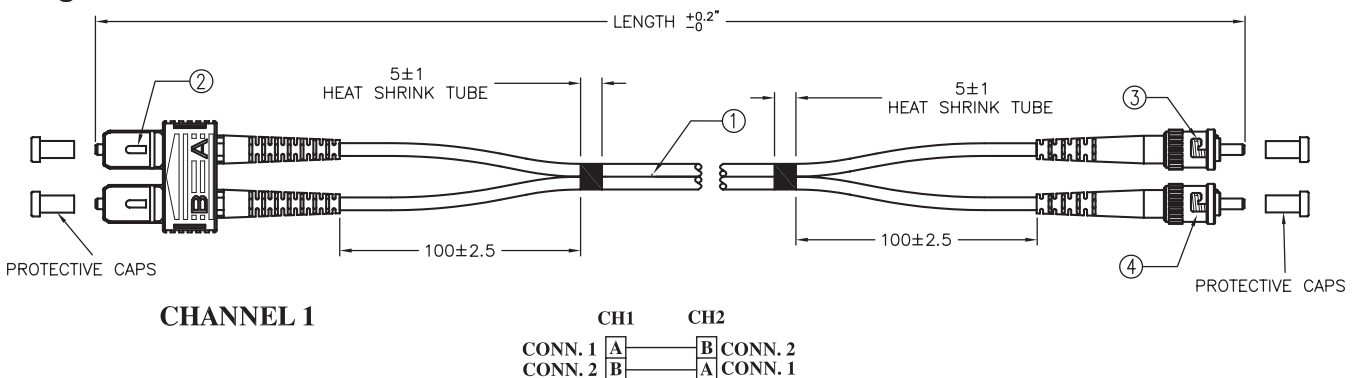

Fibre Optic Jumper Cable

multicomp PRO

**RoHS
Compliant**

Diagram

Item#	Qty	Description
①	A/R	Cable , Optical Fiber, Multi-Mode, Duplex, 62.5/125, Ø3mm, Tight, Orange Jacket
②	1	Connector, Assembly Kit, Fiber, SC Duplex, Multi-Mode, Jacketed Cable, Beige Colour Coupling, Beige Boot
③	1	Connector Accessory, Optical Fiber, ST, Multi-Mode, Ceramic Ferrule, Boot Black, Polyvinyl Chloride
④	1	Connector Accessory, Optical Fiber, ST, Multi-Mode, Ceramic Ferrule, Boot Black, Polyvinyl Chloride

Part Number Table

Description	Length (m)	Part Number
Fiber Optic Jumper Cable, ST to SC Connector. Multi Mode, Duplex	10	SPC19959
	7	SPC20002
	5	SPC19995
	3	SPC19988
	2	SPC19980
	1	SPC19972

Important Notice : This data sheet and its contents (the "Information") belong to the members of the AVNET group of companies (the "Group") or are licensed to it. No licence is granted for the use of it other than for information purposes in connection with the products to which it relates. No licence of any intellectual property rights is granted. The Information is subject to change without notice and replaces all data sheets previously supplied. The Information supplied is believed to be accurate but the Group assumes no responsibility for its accuracy or completeness, any error in or omission from it or for any use made of it. Users of this data sheet should check for themselves the Information and the suitability of the products for their purpose and not make any assumptions based on information included or omitted. Liability for loss or damage resulting from any reliance on the Information or use of it (including liability resulting from negligence or where the Group was aware of the possibility of such loss or damage arising) is excluded. This will not operate to limit or restrict the Group's liability for death or personal injury resulting from its negligence. Multicomp Pro is the registered trademark of Premier Farnell Limited 2019.