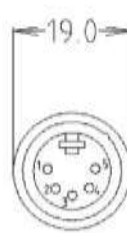

**RS6165** - 5 PIN FEMALE XLR PLUG 5APF/M

**RS6166** - 5 PIN FEMALE XLR PLUG BLACK 5APF/BM

**RS6180** - 7 PIN FEMALE XLR PLUG 7APF/M

[rspro.com](http://rspro.com)

**RS6130** - 3 PIN MALE XLR PLUG 3APM/M

**RS6131** - 3 PIN MALE XLR PLUG BLACK 3APM/BM

**RS6155** - 4 PIN MALE XLR PLUG 4APM/M

**RS6156** - 4 PIN MALE XLR PLUG BLACK 4APM/BM

**RS6160** - 5 PIN MALE XLR PLUG 5APM/M

**RS6161** - 5 PIN MALE XLR PLUG BLACK 5APM/BM

**RS6180** - 7 PIN FEMALE XLR PLUG 7APF/M

APF

TYPICAL DIMENSIONS

APM

[rspro.com](http://rspro.com)

[rspro.com](http://rspro.com)