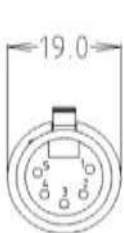

**RS6165** - 5 PIN FEMALE XLR PLUG 5APF/M

**RS6166** - 5 PIN FEMALE XLR PLUG BLACK 5APF/BM

**RS6180** - 7 PIN FEMALE XLR PLUG 7APF/M

[rspro.com](http://rspro.com)

**RS6130** - 3 PIN MALE XLR PLUG 3APM/M

**RS6131** - 3 PIN MALE XLR PLUG BLACK 3APM/BM

**RS6155** - 4 PIN MALE XLR PLUG 4APM/M

**RS6156** - 4 PIN MALE XLR PLUG BLACK 4APM/BM

**RS6160** - 5 PIN MALE XLR PLUG 5APM/M

**RS6161** - 5 PIN MALE XLR PLUG BLACK 5APM/BM

**RS6180** - 7 PIN FEMALE XLR PLUG 7APF/M

APF

TYPICAL DIMENSIONS

APM

[rspro.com](http://rspro.com)

[rspro.com](http://rspro.com)