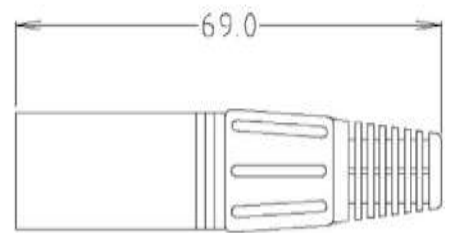

**RS6155** - 4 PIN MALE XLR PLUG 4APM/M

**RS6156** - 4 PIN MALE XLR PLUG BLACK 4APM/BM

**RS6160** - 5 PIN MALE XLR PLUG 5APM/M

**RS6161** - 5 PIN MALE XLR PLUG BLACK 5APM/BM

**RS6180** - 7 PIN FEMALE XLR PLUG 7APF/M

APF

TYPICAL DIMENSIONS

APM

[rspro.com](http://rspro.com)

[rspro.com](http://rspro.com)