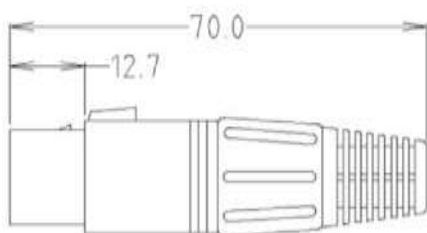

**RS6155** - 4 PIN MALE XLR PLUG 4APM/M

**RS6156** - 4 PIN MALE XLR PLUG BLACK 4APM/BM

**RS6160** - 5 PIN MALE XLR PLUG 5APM/M

**RS6161** - 5 PIN MALE XLR PLUG BLACK 5APM/BM

**RS6180** - 7 PIN FEMALE XLR PLUG 7APF/M

APF

TYPICAL DIMENSIONS

APM

[rspro.com](http://rspro.com)

[rspro.com](http://rspro.com)