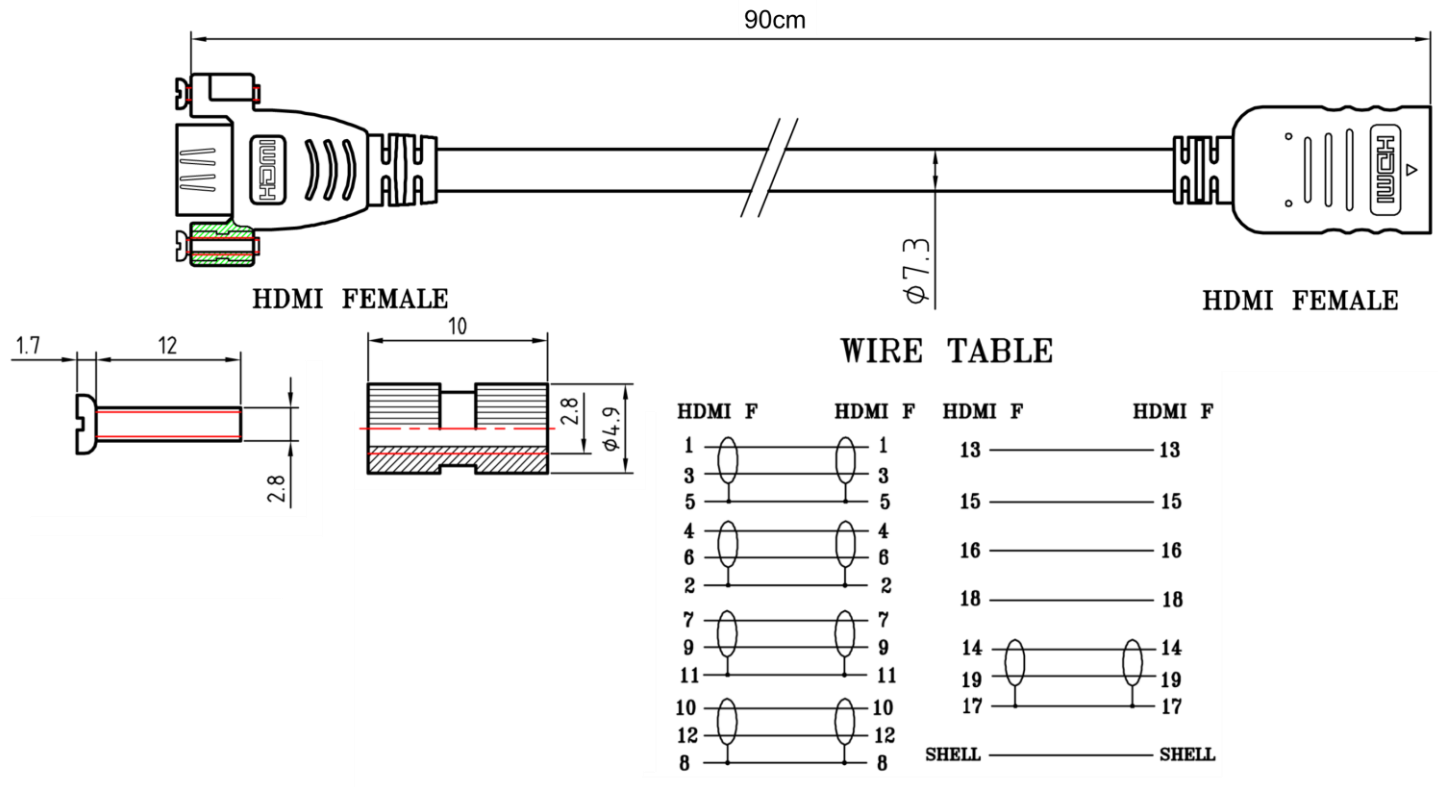

Datasheet

RS PRO 90cm HDMI Panel Mount Cable

Stock number: 2369092

EN

The RS PRO 90cm HDMI stub for use with faceplates, HDMI v1.4 which is now called HDMI High Speed with Ethernet. Comes with two black colour mounting screws and gold flashed connector.