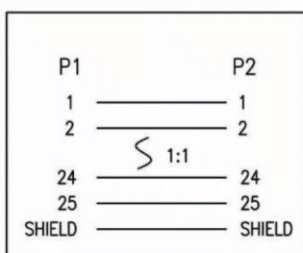

Datasheet

RS PRO 3m D25 to D25 M-M Serial Cable

Stock number: 2369136

EN

The RSPRO 3m D25 Serial Cable has two D25 (male) connectors and all the lines connected straight-through using beige cable.

The connector hoods are made from beige PVC and have a strain relief on the end of the hood to support the cable and to stop the cable from splitting around the hood.

- DB25 Male connectors
- Thumbscrews
- All pins connected
- 28awg
- Shield and drain
- Gold flashed contacts

No.	DESCRIPTION	Q'TY
4	BLACK PVC TUBE ϕ 3.0*30mm	2
	ALUMINUM FOIL 33*110mm	2
	MOLDED PE COLOR TRANSPARENT	
	MOLDED PVC BEIGE	
3	NON-UL 25C 28AWG, ALUM-MYLAR FOIL SHIELDING WITH DRAIN WIRE OD 7.0mm, JACKET BEIGE	L-10mm
2	MOLDED THUMBSCREW #4-40, LENGTH 46.5mm, BEIGE	4
1	DB25 MALE, GOLD FLASH ON CONTACTS, BLUE INSULATOR	2