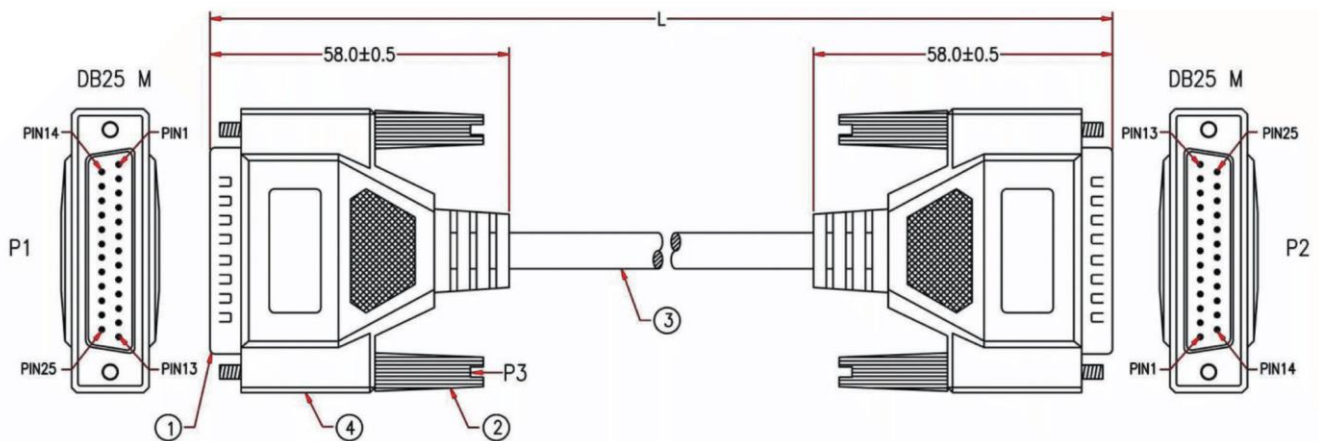

Datasheet

RS PRO 3m D25 to D25 M-M Serial Cable

Stock number: 2369136

EN

The RSPRO 3m D25 Serial Cable has two D25 (male) connectors and all the lines connected straight-through using beige cable.

The connector hoods are made from beige PVC and have a strain relief on the end of the hood to support the cable and to stop the cable from splitting around the hood.

- DB25 Male connectors
- Thumbscrews
- All pins connected
- 28awg
- Shield and drain
- Gold flashed contacts

No.	DESCRIPTION	Q'TY
4	BLACK PVC TUBE ϕ 3.0*30mm	2
	ALUMINUM FOIL 33*110mm	2
	MOLDED PE COLOR TRANSPARENT	
	MOLDED PVC BEIGE	
3	NON-UL 25C 28AWG, ALUM-MYLAR FOIL SHIELDING WITH DRAIN WIRE OD 7.0mm, JACKET BEIGE	L-10mm
2	MOLDED THUMBSCREW #4-40, LENGTH 46.5mm, BEIGE	4
1	DB25 MALE, GOLD FLASH ON CONTACTS, BLUE INSULATOR	2