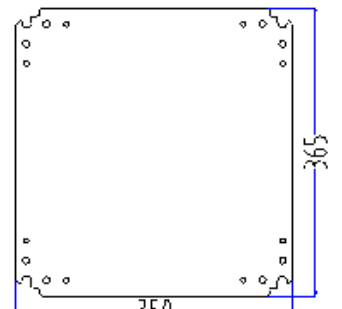

Product Datasheet

ENGLISH

S.S. Wall Box with Brackets/Chassis Plates

Drawings:

Bottom

Right

Top

Left

Back

Plate

ENGLISH

Package Contain:

1 x Enclosure

1 x Chassis Plate

1 x Lock

1 x Fixing accessories

Product Specification:

Material: AISI304

Door Lock Type: Single Lock System

Door Type: Plain

Dimensions: 400 x400 x 150mm

External Height: 400 mm

External Width: 400 mm

Thickness: 1.2mm for enclosure & door