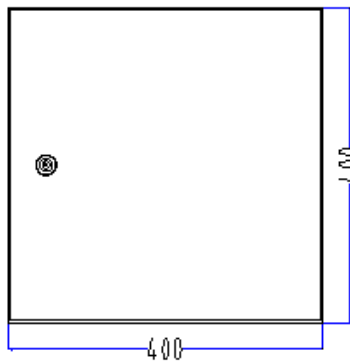

Product Datasheet

ENGLISH

S.S. Wall Box with Brackets/Chassis Plates

Drawings:

Bottom

Right

Top

Left

Product Specification:

Material: AISI304

Door Lock Type: Single Lock System

Door Type: Plain

Dimensions: 400 x400 x 150mm

External Height: 400 mm

External Width: 400 mm

Thickness: 1.2mm for enclosure & door