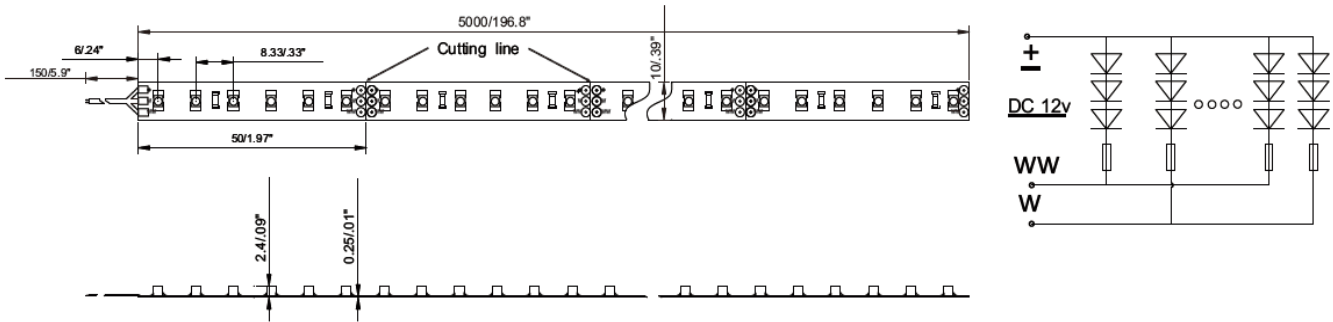

Product Description

The RS PRO LED strip lighting offering a colour temperature adjustable light output. This LED strip lighting features a combination of both super warm white and daylight white LED chips making it possible to change the colour temperature of the light this LED tape outputs from 2300k to 4000k. Operating from a low voltage 12vdc input.

General Specifications

Colour	White	Warm white
Length	5	
LED quantity	300	300
LED Type	3528 SMD LED	
Lumen out per meter	390	300
Beam Angle (degrees)	120	
Voltage (VDC)	12	
Current (Amps/m)	0.8	
Max power consumption (W/m)	9.6	
IP	20	
Continuous connection (m)	10	

Diagrams

Dimensions (Unit: mm/inch)

Linking operation