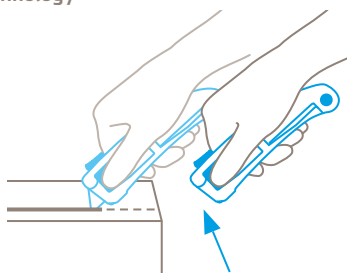

**PRODUCT FEATURES**

**Technical features**

	Very high safety		Tool-less blade change
	Abrasion resistant		Ergonomic
	2-cutting edge blade		Cutting depth 16
	Rounded-tip trapezoid blade		Ceramic blade insertable
	For right and left handers		Lanyard hole

**Main cutting materials**

	Cardboard: up to 3-ply		Plastic strapping band
	Tape		Layers of foil or paper
	Wrapping, stretch, and shrink foil		Yarn, cord

**Installed blade**

**Optional blade**

	<b>NO. 60099C</b> 0.65 mm, ceramic, rounded blade tips, deep-edged
	<b>NO. 99</b> 0.63 mm, deep-edged
	<b>NO. 199</b> 0.63 mm, deep-edged, stainless
	<b>NO. 98</b> 0.63 mm

**Certificates and awards**

**Application**

**Safety technology**

**Fully automatic blade retraction – a very high degree of safety**  
The fully automatic blade retraction of the SECUPRO MAXISAFE guarantees a very high degree of safety from cut injuries. The blade withdraws into the handle the moment it leaves the material being cut. Even when the slider is being held forward.