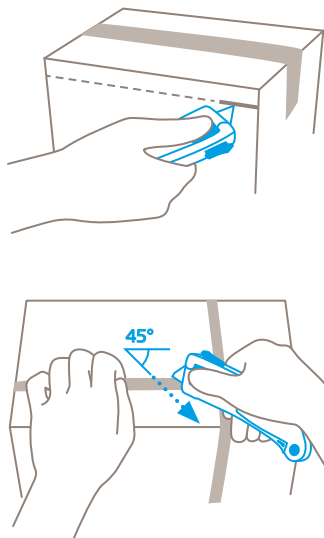

Perfect handling – from every side. With a rounded-tip trapezoid blade.

The SECUPRO MAXISAFE has been making an impression for more than 15 years due to its lightness and wide range of applications. The safety knife has now reached new levels of ergonomic design. Just hold the 3-sided slider in your hand and try it out ... notice the difference? And it still has all the tried and tested features – such as fully automated blade retraction and a robust handle made from high-quality plastic.

PRODUCT FEATURES

Technical features

	Very high safety		Tool-less blade change
	Abrasion resistant		Ergonomic
	2-cutting edge blade		Cutting depth 16
	Rounded-tip trapezoid blade		Ceramic blade insertable
	For right and left handers		Lanyard hole

Main cutting materials

	Cardboard: up to 3-ply		Plastic strapping band
	Tape		Layers of foil or paper
	Wrapping, stretch, and shrink foil		Yarn, cord

Installed blade

Optional blade

	NO. 60099C 0.65 mm, ceramic, rounded blade tips, deep-edged
	NO. 99 0.63 mm, deep-edged
	NO. 199 0.63 mm, deep-edged, stainless
	NO. 98 0.63 mm

Certificates and awards

Application