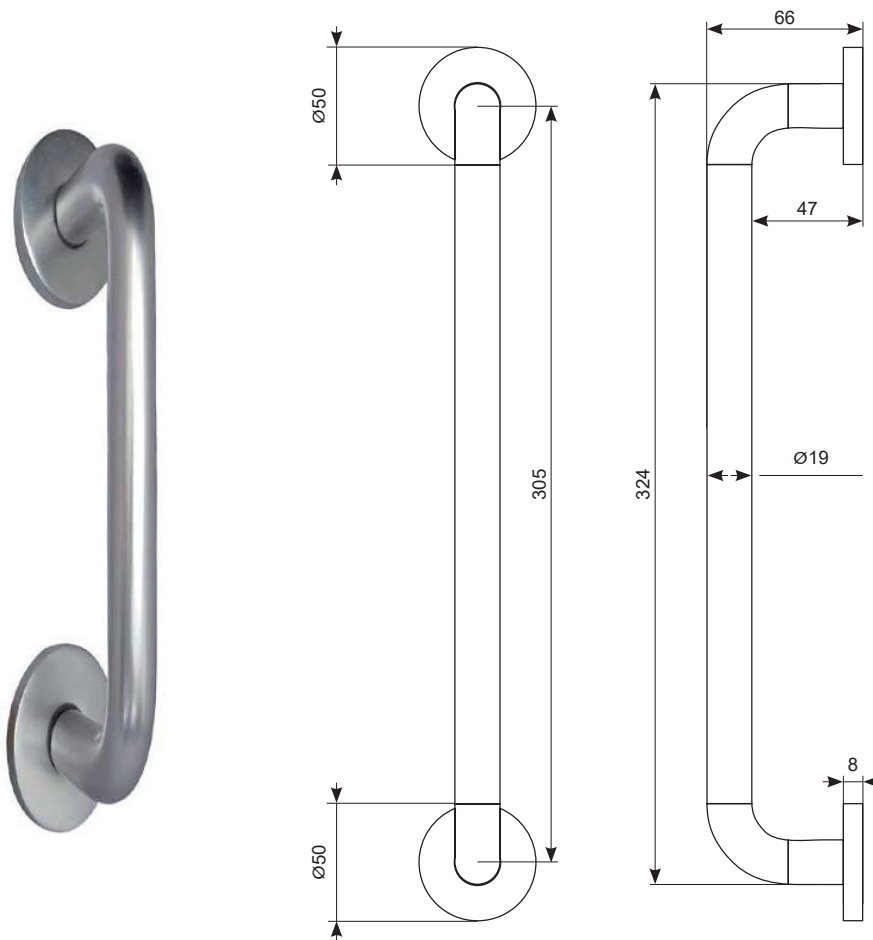

Datasheet

RS Pro Satin Aluminium Concealed Fix Pull Handle

RS Stock No: 726-4204

Product Details

Made of aluminium with a satin finish.

Suitable for commercial environments.

Door thickness of 44mm.

Diameter of 19mm.

8mm fixing bolts.

47mm clearance between door and inside of handle.