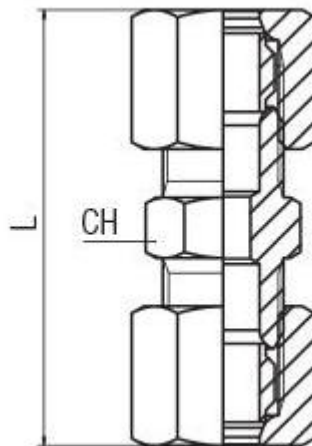

## Mechanical Specifications

<b>Pipe Fitting Connection Type</b>	Threaded
<b>Connection 1</b>	M14 Metric Female
<b>Connection Gender 1</b>	Female
<b>Thread Size 1</b>	M14
<b>Thread Standard 1</b>	Metric
<b>Connection 2</b>	M14 Metric Female
<b>Connection Gender 2</b>	Female
<b>Thread Size 2</b>	M14
<b>Thread Standard 2</b>	Metric
<b>Length</b>	36mm
<b>Wrench Size</b>	11mm

## Similar Products

Parameters	2312579	2312581
Brand	RS PRO	RS PRO
Pipe Fitting Connection Type	Threaded	Threaded
Connection 1	M14 Metric Female	M14 Metric Female
Connection Gender 1	Female	Female
Thread Size 1	M14	M14
Thread Standard 1	Metric	Metric
Connection 2	M14 Metric Female	M14 Metric Female
Connection Gender 2	Female	Female
Thread Size 2	M14	M14
Thread Standard 2	Metric	Metric
Length	33mm	40mm
Wrench Size	10mm	13mm