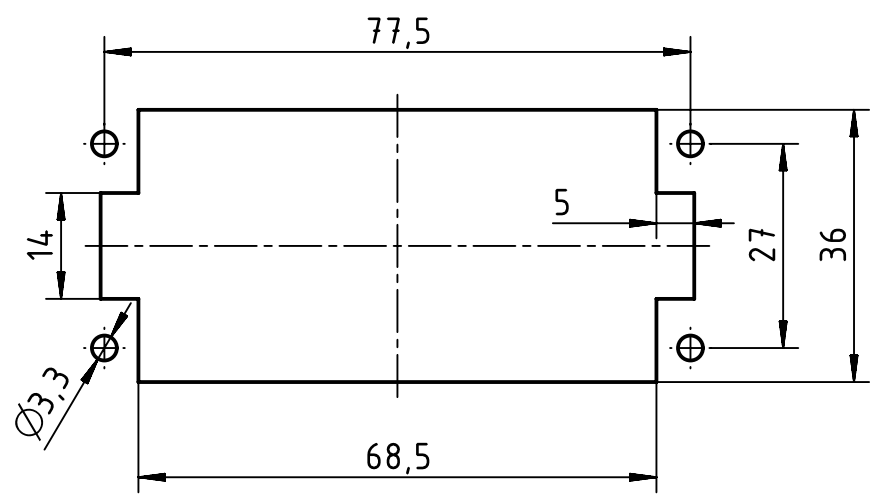

panel cut out

	FREE SIZE TOL':			TITLE		REV.
				RS Pro 16E cage clamp insert 16 contacts F		A
	DRAWN BY	Limei.L	2018.3.16	SIZE	PART NUMBER	SHEET
	CHECKED BY	Andy.Y	2018.3.16	A4	1715737	1 OF 1
APPROVED BY	Steven.W	2018.3.16	SCALE 1:1	MATERIAL:	UNIT: mm	