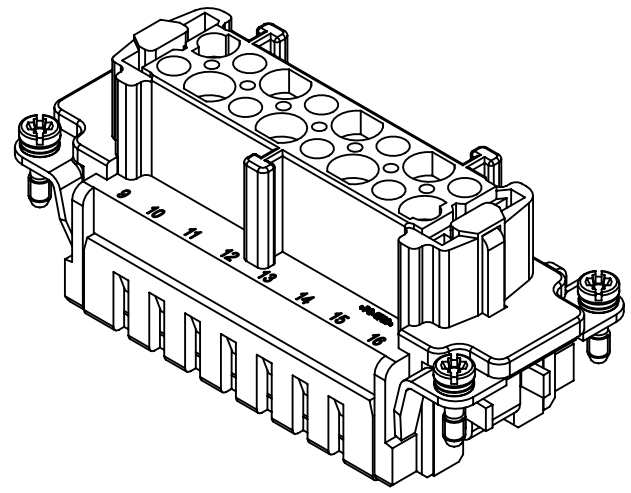

panel cut out

	FREE SIZE TOL':			TITLE		REV.
				RS Pro 16E cage clamp insert 16 contacts F		A
	DRAWN BY	Limei.L	2018.3.16	SIZE	PART NUMBER	SHEET
	CHECKED BY	Andy.Y	2018.3.16	A4	1715737	1 OF 1
APPROVED BY	Steven.W	2018.3.16	SCALE 1:1	MATERIAL:	UNIT: mm	