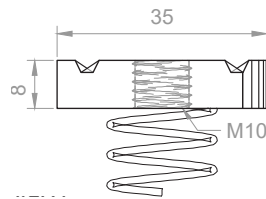

## Short Spring Channel Nuts Bright Zinc Plated

RS Stock No **1766935**

Size **M10**

Channel nuts are commonly used for fitting brackets to channel/Strut, and are the ideal fixing for drops of threaded rod.

Please view our full range listing below

RS Stock No	Size (mm)
1766941	M6
1766938	M8
1766935	M10
1766932	M12