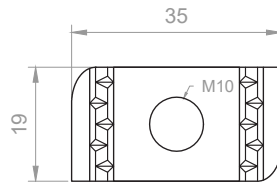

## Short Spring Channel Nuts Bright Zinc Plated

RS Stock No **1766935**

Size **M10**

Channel nuts are commonly used for fitting brackets to channel/Strut, and are the ideal fixing for drops of threaded rod.

Please view our full range listing below

RS Stock No	Size (mm)
1766941	M6
1766938	M8
1766935	M10
1766932	M12