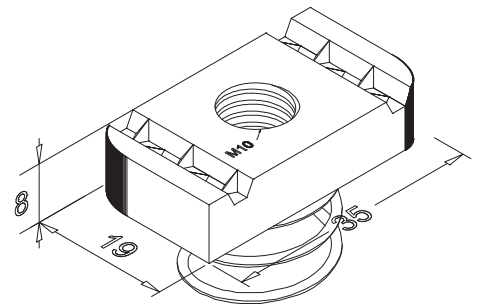

## Short Spring Channel Nuts Bright Zinc Plated

RS Stock No **1766935**

Size **M10**

Channel nuts are commonly used for fitting brackets to channel/Strut, and are the ideal fixing for drops of threaded rod.

Please view our full range listing below

RS Stock No	Size (mm)
1766941	M6
1766938	M8
1766935	M10
1766932	M12