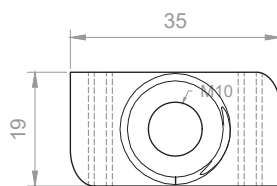

## Short Spring Channel Nuts Bright Zinc Plated

RS Stock No **1766935**

Size **M10**

Channel nuts are commonly used for fitting brackets to channel/Strut, and are the ideal fixing for drops of threaded rod.

Please view our full range listing below

RS Stock No	Size (mm)
1766941	M6
1766938	M8
1766935	M10
1766932	M12