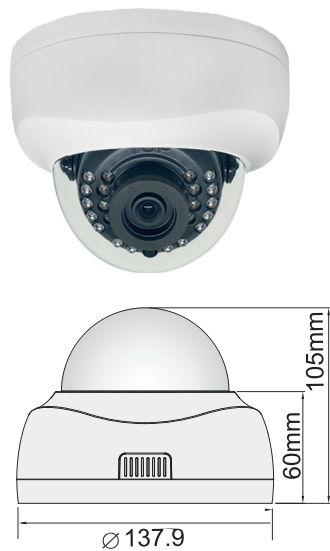

Datasheet

ENGLISH

146-4646

RS PRO NETWORK DOME CAMERA(1080P)

Feature

- Sony Exmor 2MP Image Sensor
- Triple Codec (H.264/MPEG4/MJPEG)
- Triple Stream
- Support Onvif latest version
- Support POE
- True Day & Night
- 25 IR LEDs
- Mega 3.6mm Fixed Lens

CAMERA SECTION

IMAGE	Image Sensor	Sony Exmor 2.07MP Image Sensor
	Scan System	Progressive Scan
	Total Pixels	2000(H)×1121(V) 2.24MegaPixles
	Effective Pixels	1984(H)×1105(V) 2.19MegaPixles
Function	Day & Night	Auto/Day(Color)/Night(BW)
	Privacy	Area On/Off (6 Programmable Zone)
	WDR	DWDR (1~5Step)
	3D DNR	ON / OFF
	Motion Detector	432 Zone (On/Off, 1~5Step)
	Elec. Shutter	Auto(1/30~1/10000), Suppress Rolling, Manual
	White Balance	Auto/Indoor/Outdoor/Fluorescent
	Ext. Video	VBS1.0Vp-p
Lens	Focal Length	3.6mm FIXED LENS
IR LEDs	IR LEDs	25pcs
Electrical	Power Supply	DC12[V] ±10% / POE Current Max 750mA
Environmental	Operating Temp.	-10°C ~ +40°C
	Preservation Temp.	-20°C ~ +50°C
	Humidity	0% ~ 80%
Mechanical	Weight	Approx. 350g