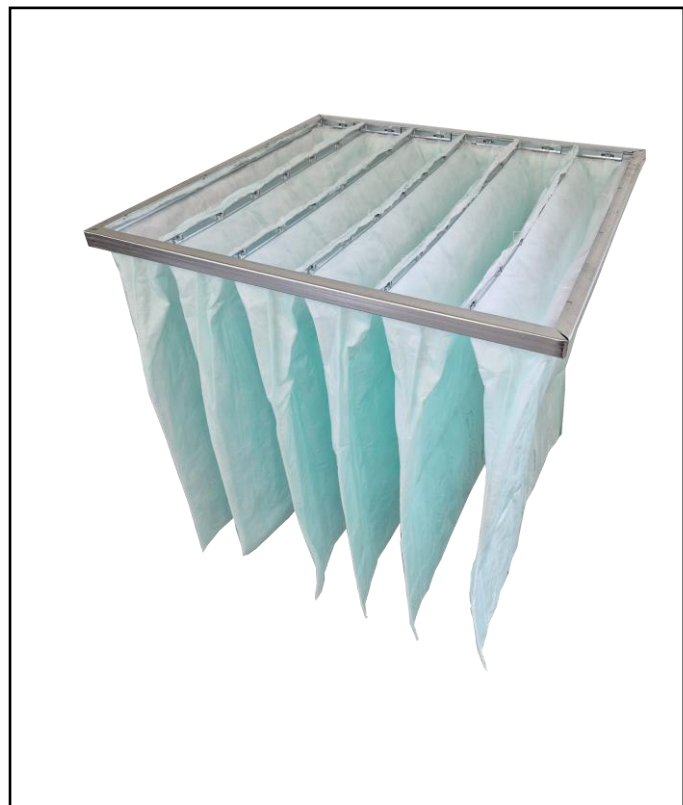

## FEATURES

- 100% Polyester Filter Media
- Dual-Layer Media
- Conical Stitched Pockets for optimal airflow
- Rolled Safety Edge to Frame
- Hydrophobic Media
- Fire Retardant
- Low Price
- ePM10 Filter

# RS PRO Ecoflow M6 Filter 24 X 24 X 20

RS Stock No.: 2551152

RS Professionally Approved Products bring to you professional quality parts across all product categories. Our product range has been tested by engineers and provides a comparable quality to the leading brands without paying a premium price.

## Product Description

The Ecoflow, fire rated range of bag filters are used widely in government buildings, hospitals and other sensitive areas. This grade of filter is suitable for air condition to offices, theatres, computer rooms and spray booths.

## General Specifications

Filter Size Actual HxWxD (mm)	592 x 592 x 500 mm
Header Depth	25 mm
Number of Pockets	10
Grade EN779:2012	M6
Filter Class ISO 16890	ePM10 > 70%
Rated Capacity	3000 m <sup>3</sup> /hr
Energy Rating	E
Initial Pressure Drop	50 Pa
Final Pressure Drop*	150 Pa
*Final Recommended Pressure Drop to EN13053:2019	
Maximum Operating Temperature 80C	