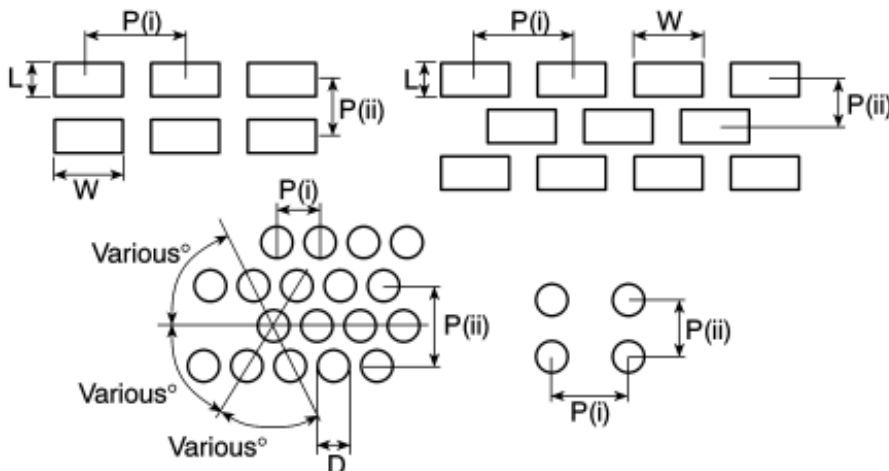

Datasheet

Stock No: 262-6143

ENGLISH

RS Pro 3103-H14 Perforated Aluminium Sheet

Product Details:

Grade 3103 H14 Aluminium

- Non-magnetic
- Natural Finish
- Selvedged border
- Tolerance on length $\pm 1\%$

Specifications:

Length:	500mm
Width:	500mm
Thickness:	1.2mm
Hole Size:	2.4 x 12.7 mm
Open Area Percentage:	34%
Hole Layout:	Rectangular
Pattern Number:	12
Material Grade:	3103-H14

ENGLISH

Dimensions (mm)					
Pattern	Hole(mm)	Open Area	Pitch I (mm)	Pitch II (mm)	Hole Configuration
1	1.2 ø	42%	1.7	3.2	60°
2	1.5 ø	22%	4	4	45°
3	1.7 ø	45%	2.4	4.1	60°
4	2.0 ø	47%	2.8	4.8	60°
5	3.0 ø	33%	5	8.7	60°
6a	3.0 ø	51%	4	6.9	60°
6	4.8 ø	50%	6.5	11.2	60°
7	6.4 ø	43%	9.2	16	60°
8	8.0 ø	68%	9.2	16	60°
9	6.0 x 6.0	62%	7.6	7.6	Square
10	6.0 x 6.0	52%	9.1	7.6	Staggered
11	4.7 x 4.7	35%	8	8	Square
12	2.4 x 12.7	34%	4.8	15.1	Rect
13	6.0 A/F	79%	6.76	11.63	Hex
14	10.0 x 10.0	59%	13	13	Square
15	1.0 ø	46%	1.4	2.4	60°