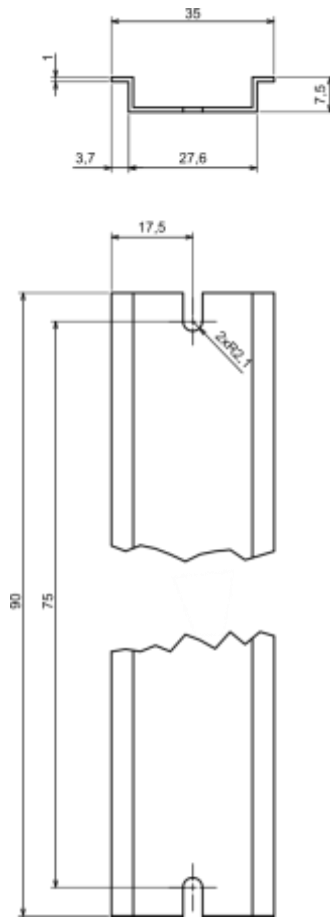

Datasheet

RS PRO DIN Rail

Stock number: 2006731

EN

Product Details

Din rail for RS PRO 1920697, RS PRO 2006655, RS PRO 2006657 and RS PRO 1920702 hermetic enclosures.

Features and Benefits

- Made of galvanized steel

All dimensions are given within +/-0,5mm tolerance