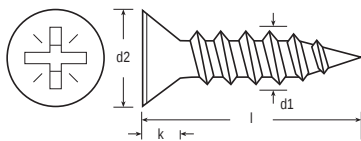

ENGLISH

Datasheet

Recessed Csk, Single Thread Chipboard Screw, A2 Stainless Steel

RS Stock No **1443513**

Size **5.0 x 100mm**

d1		3.5	4	5	6
d2	max.	7	8	10	12
k	max.	2.1	2.5	3	3.6
Recess	no.	2	2	2	3

Please view our full range listing below

RS Stock No	Size (mm)	RS Stock No	Size (mm)
1443507	3.5 x 20	7976232	5.0 x 50
1443508	3.5 x 25	7976241	5.0 x 60
1443509	3.5 x 30	7976244	5.0 x 70
7976229	4.0 x 25	1443512	5.0 x 80
7976222	4.0 x 30	1443513	5.0 x 100
7976226	4.0 x 40	1443514	6.0 x 60
7976235	4.0 x 50	7976248	6.0 x 70
1443510	4.0 x 60	1443515	6.0 x 80
1443511	5.0 x 30	1443516	6.0 x 100
7976238	5.0 x 40		