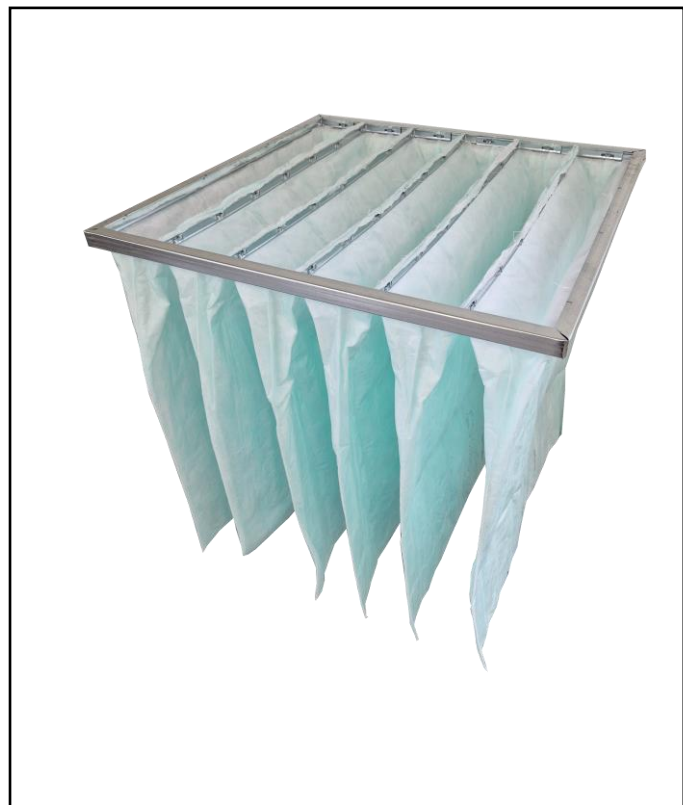

## FEATURES

- 100% Polyester Filter Media
- Dual-Layer Media
- Conical Stitched Pockets for optimal airflow
- Rolled Safety Edge to Frame
- Hydrophobic Media
- Fire Retardant
- Low Price
- ePM10 Filter

## RS PRO Ecoflow M6 Filter 24 X 24 X 20

RS Stock No.: 2551150

RS Professionally Approved Products bring to you professional quality parts across all product categories. Our product range has been tested by engineers and provides a comparable quality to the leading brands without paying a premium price.

## Product Description

The Ecoflow, fire rated range of bag filters are used widely in government buildings, hospitals and other sensitive areas. This grade of filter is suitable for air condition to offices, theatres, computer rooms and spray booths.

## General Specifications

Filter Size Actual HxWxD (mm)	592 x 592 x 500 mm
Header Depth	20 mm
Number of Pockets	6
Grade EN779:2012	M6
Filter Class ISO 16890	ePM10 > 70%
Rated Capacity	1800 m <sup>3</sup> /hr
Energy Rating	E
Initial Pressure Drop	50 Pa
Final Pressure Drop*	150 Pa
*Final Recommended Pressure Drop to EN13053:2019	
Maximum Operating Temperature 80C	