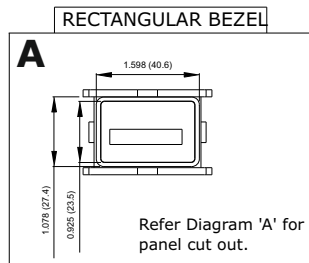

Electromechanical Impulse Counter (Non-Resettable)

RS Stock No's

A Rectangular Bezel: 896-7037, 896-7046.

B Rectangular 2 hole bezel: 896-7049, 896-7043

View of Different Bezels:

Note:- Dimension in small bracket are in mm.

Diagram A

Diagram B