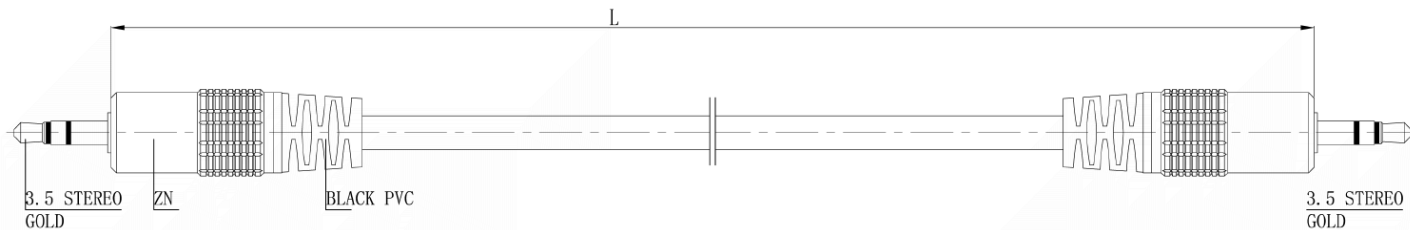

Datasheet

RS PRO 15m 3.5mm Male to Male Stereo Cable, Black

Stock number: 2299938

EN

The RS PRO 15 metre, 3.5mm stereo jack cable has a black PVC jack and metal connectors. The inner cores are made from oxygen free copper.

The connectors are nickel and have a strain relief to help avoid the cable splitting around the edge of the boot.

The 3.5mm jack plug is a TRS connector (Tip, Ring & Sleeve) and is used on a variety of audio devices.