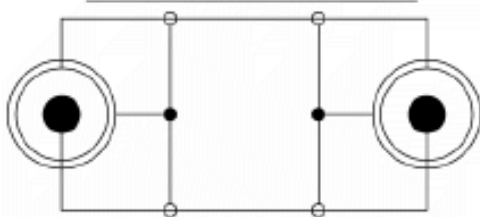

WIRING DIAGRAM

RoHS / REACH / CE

rspro.com