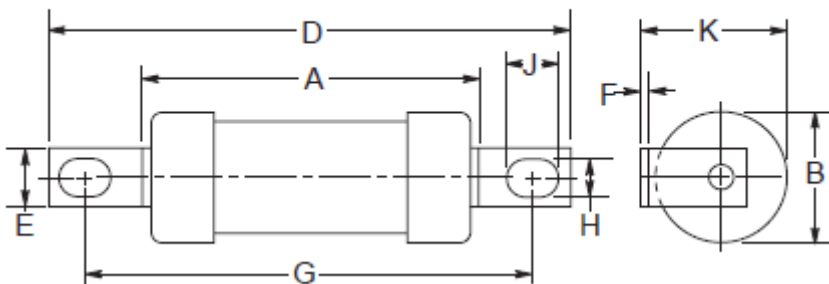

Datasheet

Industrial HRC Fuse

RS Stock number 521-2674

Dimensional Data:

Dimensions - mm

S/N	Amp Rating	Pre-arcing	Total @ 415V	Total @ 550V	Nom Watts Loss	Rated Voltage (AC)	A	B	D	E	F	G	H	J	K
521-2688	80	13,000	35,200	50,000	7.2	550	54.5	21.0	95.0	12.7	0.05	73.5	5.5	7.8	22.3
521-2674	100	25,000	76,500	95,600	8.5	550	54.5	21.0	95.0	12.7	0.05	73.5	5.5	7.8	22.3

Time-Current Characteristic Curve (Full Size Curves Available)