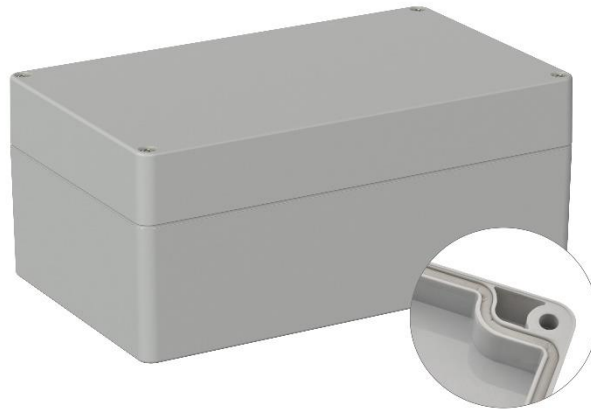

Datasheet

RS PRO ABS Enclosure, Light Grey, IP66

Stock No: **201-0190****Technical Specifications:**

Body Material	ABS
Length	200 mm
Width	120 mm
Height	90 mm
IP	IP66
Colour	Light Grey

Features & Benefits:

- seal factory-assembled
- IP-Protection (DIN EN 60529)
- supplied with screws

Dimensional line drawings