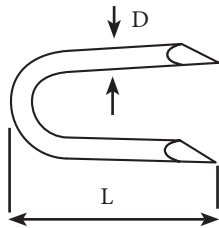

ENGLISH

Datasheet

Galvanised Staples 500g

Galvanised heavy duty for external use.

Pointed ends. Often used to fix wire fencing & netting to wooden posts.

Please view our full range listing below

RS Stock No	Size L x D (mm)	Approx Pack Count
1701658	20 x 2.00	529
1701659	25 x 2.65	243
1701660	30 x 3.55	113
1701661	40 x 4.00	68
1701662	50 x 5.00	35