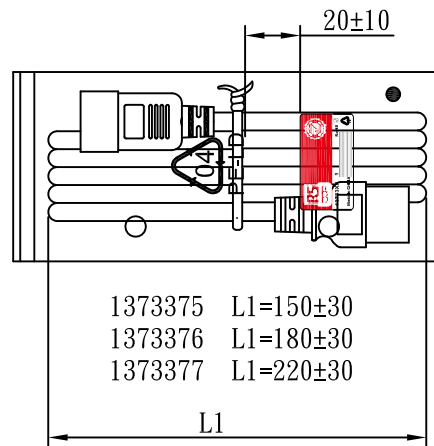

MARKING:

MARKING:

1373375 L=1000±50
 1373376 L=2000±50
 1373377 L=3000±50

WIRING COLOR:

E: Yellow/Green
 N: Blue
 L: Brown

1373375 L1=150±30
 1373376 L1=180±30
 1373377 L1=220±30

LENGED ON CORD: (E06-14)

ΔVDE KEMA-KEUR ΔVDE ΔCEBEC 809 NF-USE 1346 IEMMEQU H05VV-F 3G 1.5mm² 300/500V -LF- CE

No	BOM ITEM	Q' TY	P/N
1	97606-1 TERMINAL	2 pcs	BBN97606
2	97607-1 TERMINAL	1 pcs	BBN97607
3	IS-018 INNER BODY(BLUE)	1 pcs	
4	PVC 45P (SA87, IS-018)	30 g	RPP045HG
5	98739PS-0 BLADE	3 pcs	BBP98739
6	IS-16 INNER BODY(BLUE)	1 set	
7	PVC 45P (SA87, IS-16B)	30 g	RPP045HG
8	PE TIE (WHITE, 8 inch)	1 pcs	KBW10008
9	PE BAG(120*290)	1 pcs	KPR11000
10	LABEL(45*25)	1 pcs	

NOTE: 1. CORD 128
 2. CONTENT 137337X

CABLE	H05VV-F 3G 1.5 DENT PRINT CT-HG(BLUE)			
PLUG	IS-018 + IS-16B	LENGTH	L	UNIT mm
CLIENT	NAME	First connectivity	N/W	UNIT kg
	P/N	137337X	SG DWG	SR-172524-15 VER. A