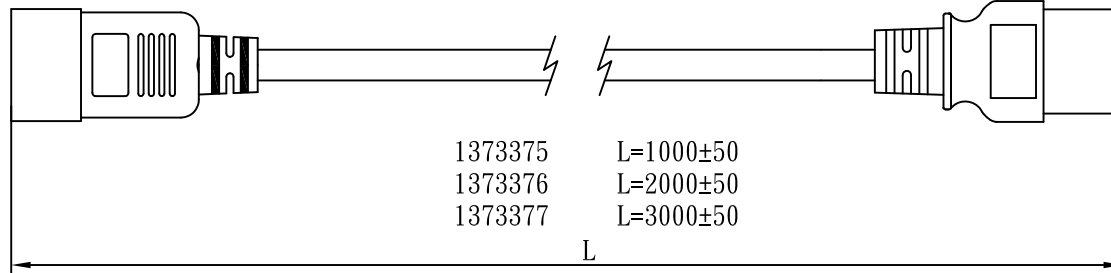

MARKING:

MARKING:

1373375 L=1000±50
 1373376 L=2000±50
 1373377 L=3000±50

WIRING COLOR:

E: Yellow/Green
 N: Blue
 L: Brown

1373375 L1=150±30
 1373376 L1=180±30
 1373377 L1=220±30

LENGED ON CORD: (E06-14)

ΔVDE KEMA-KEUR ΔVDE ΔCEBEC 809 NF-USE 1346 IEMMEQU H05VV-F 3G 1.5mm² 300/500V -LF- CE

No	BOM ITEM	Q' TY	P/N
1	97606-1 TERMINAL	2 pcs	BBN97606
2	97607-1 TERMINAL	1 pcs	BBN97607
3	IS-018 INNER BODY(BLUE)	1 pcs	
4	PVC 45P (SA87, IS-018)	30 g	RPP045HG
5	98739PS-0 BLADE	3 pcs	BBP98739
6	IS-16 INNER BODY(BLUE)	1 set	
7	PVC 45P (SA87, IS-16B)	30 g	RPP045HG
8	PE TIE (WHITE, 8 inch)	1 pcs	KBW10008
9	PE BAG(120*290)	1 pcs	KPR11000
10	LABEL(45*25)	1 pcs	

NOTE: 1. CORD 128
 2. CONTENT 137337X

CABLE	H05VV-F 3G 1.5 DENT PRINT CT-HG(BLUE)			
PLUG	IS-018 + IS-16B	LENGTH	L	UNIT mm
CLIENT	NAME	First connectivity	N/W	UNIT kg
	P/N	137337X	SG DWG	SR-172524-15 VER. A