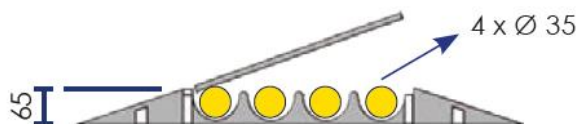

Option : angle 30° for cable bridge