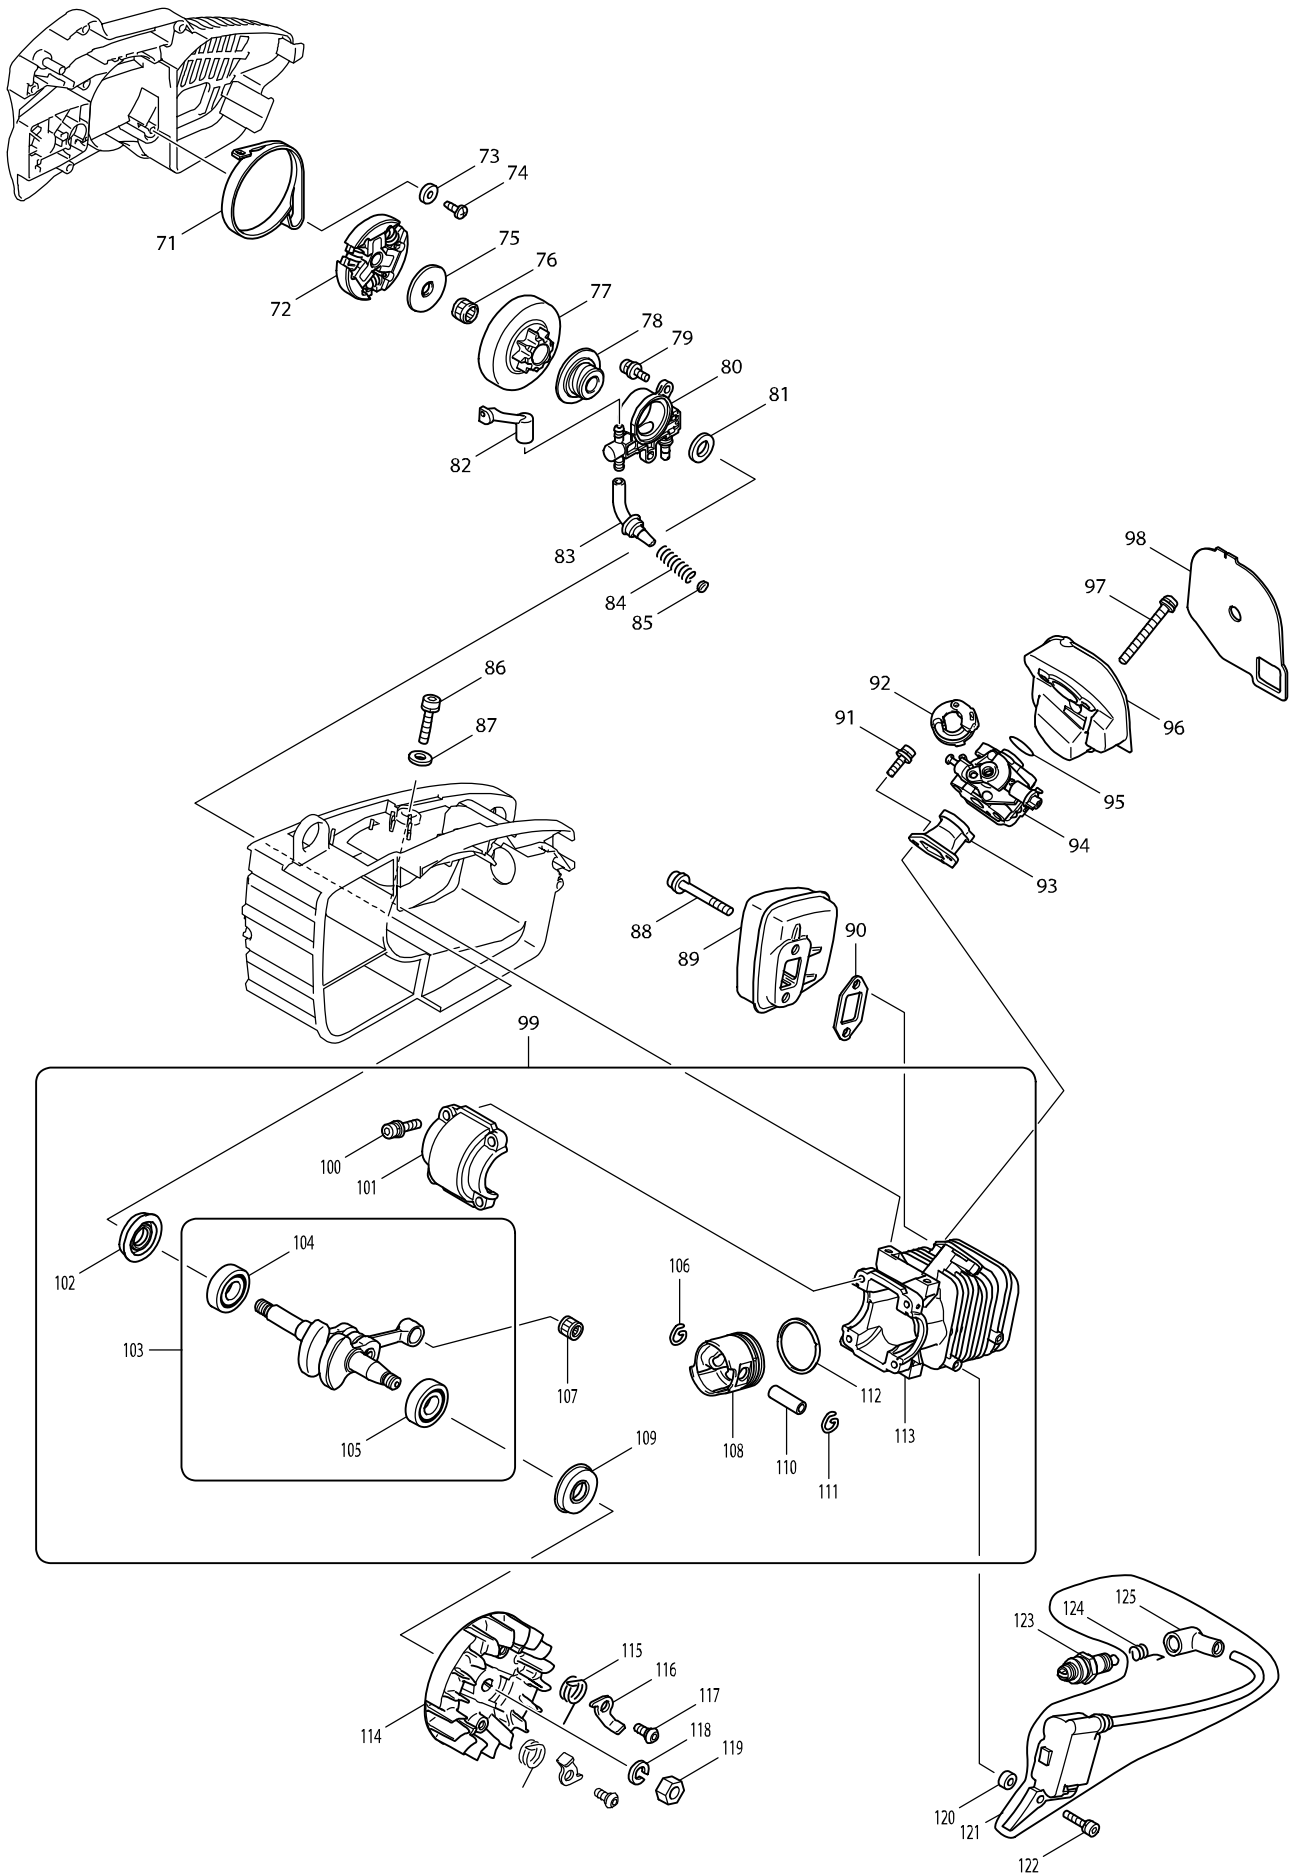

Model No. DCS231T ENGINE CHAIN SAW 250MM