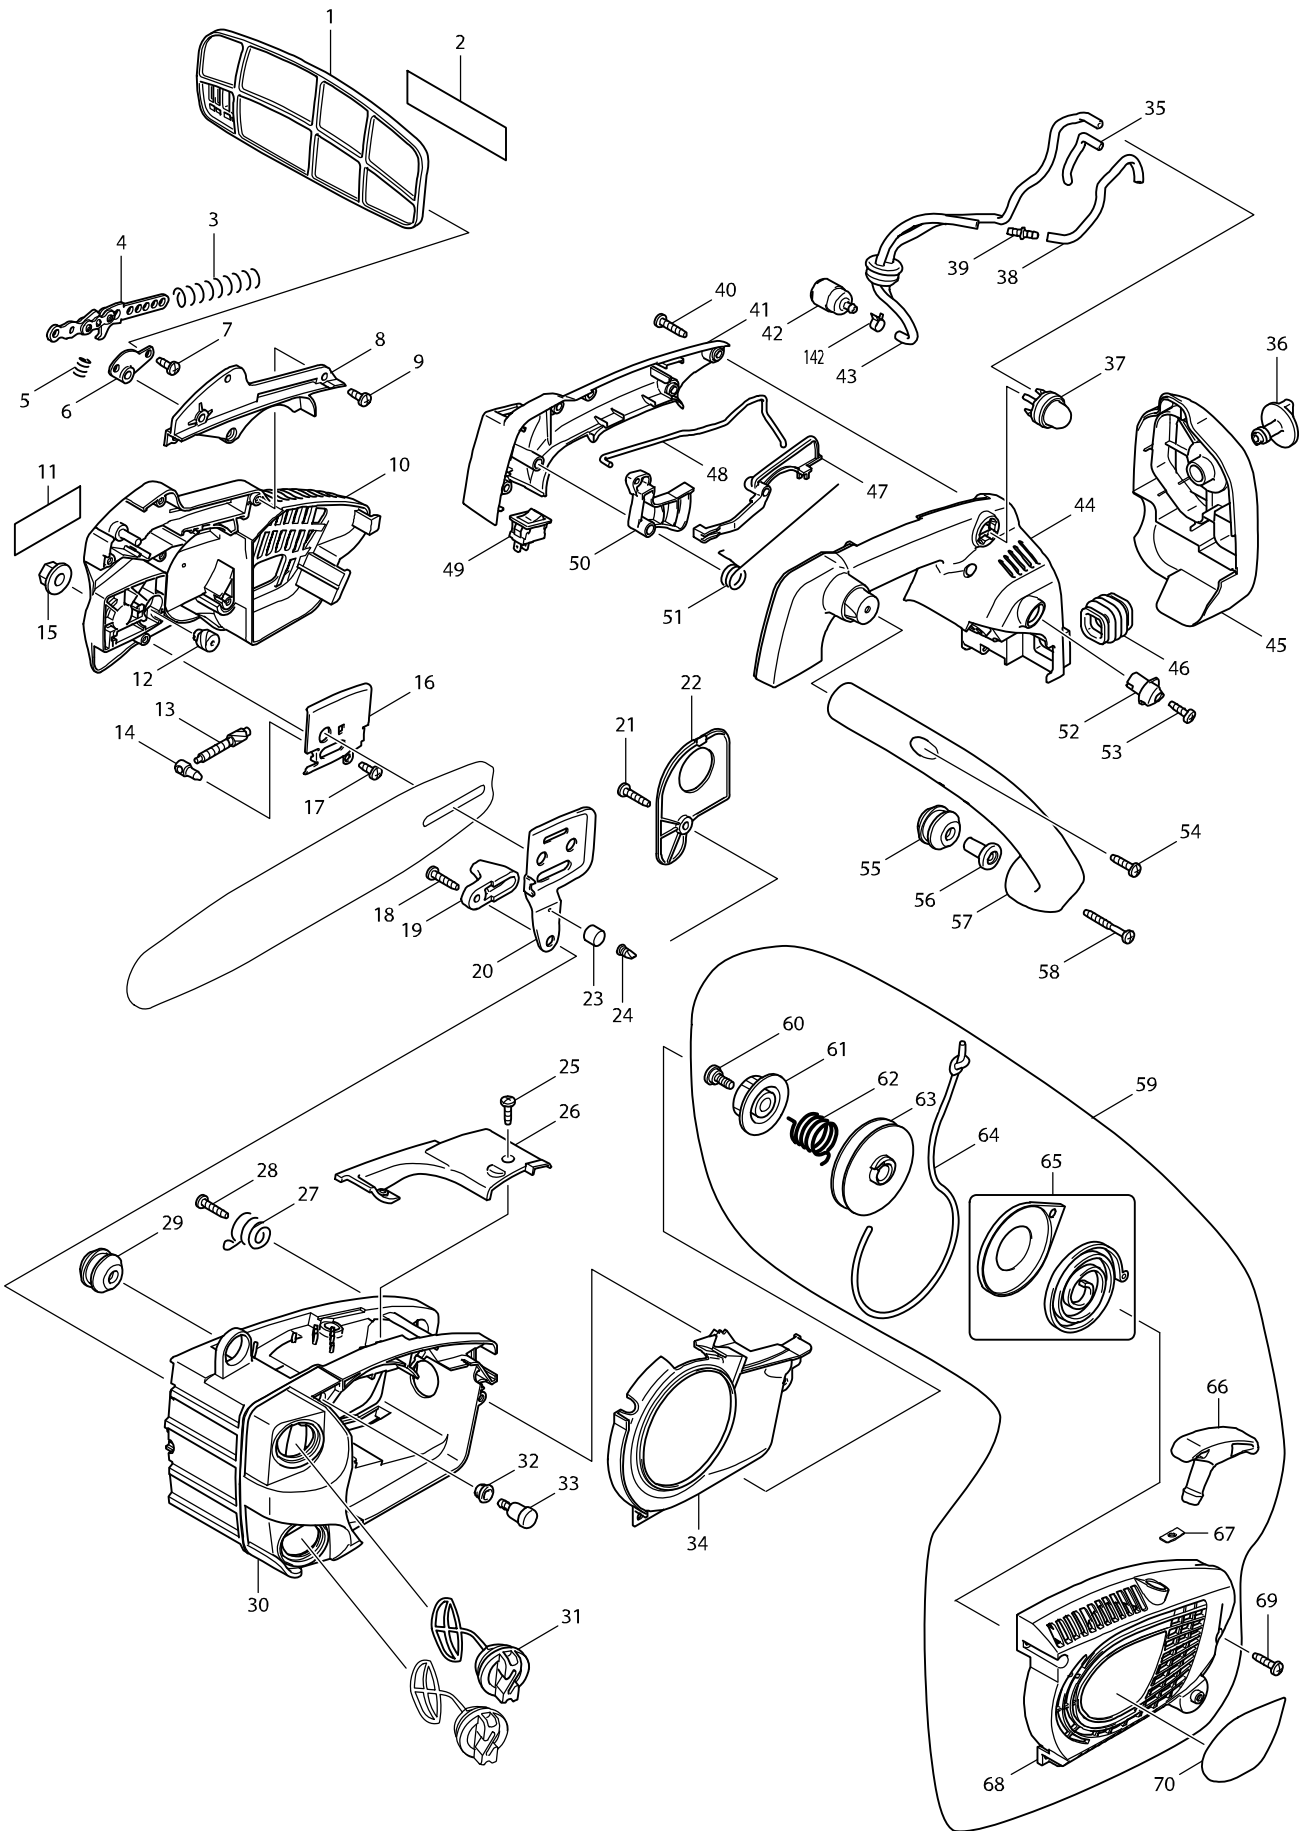

Model No. DCS231T ENGINE CHAIN SAW 250MM