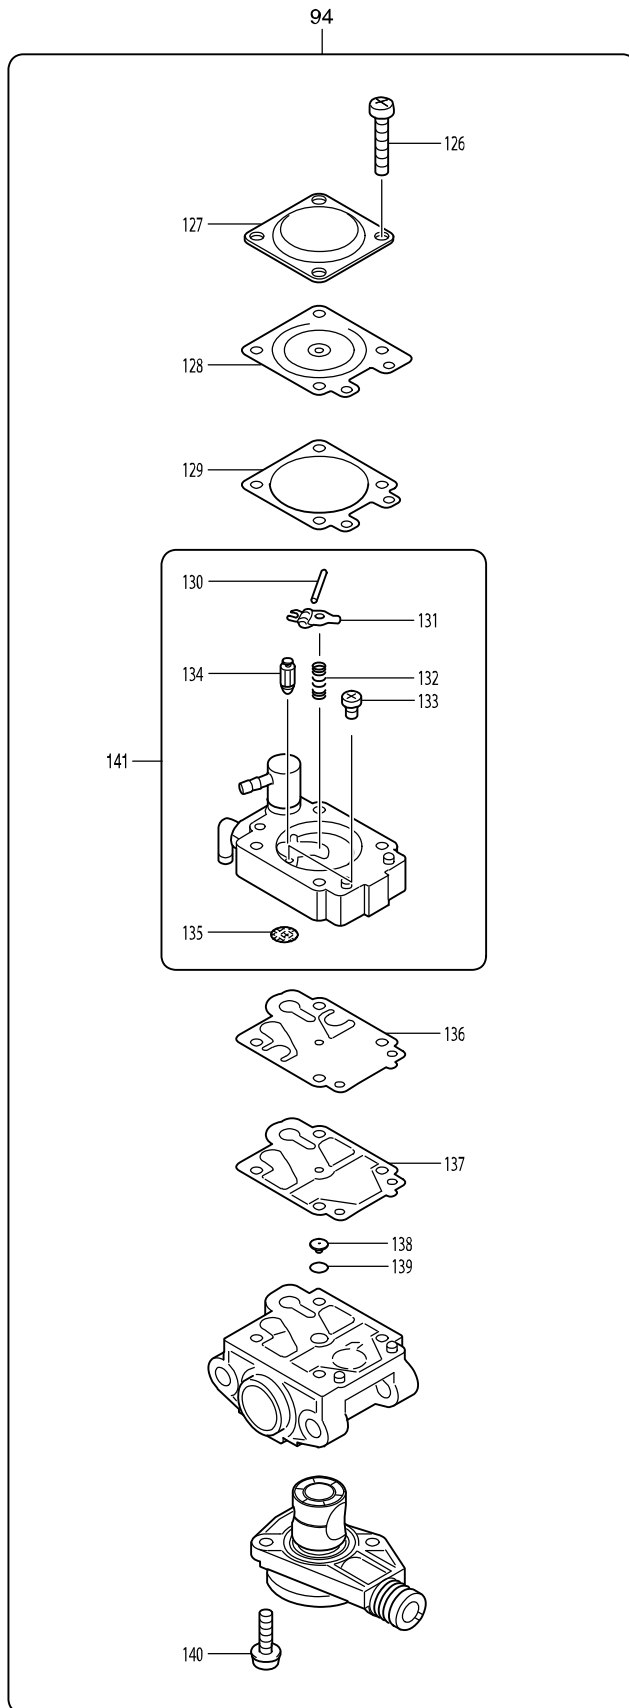

Model No. DCS231T ENGINE CHAIN SAW 250MM

Model No. DCS231T ENGINE CHAIN SAW 250MM

Model No. DCS231T ENGINE CHAIN SAW 250MM

Model No. DCS231T ENGINE CHAIN SAW 250MM

Item	Parts No.	Description	I/C	Qty	N/O	Opt. 1	Opt. 2	Note
001	154650-4	FRONT HAND GUARD COMPLETE		1				
D10		INC. 2						
002	810075-9	CAUTION LABEL		1				
003	233175-2	COMPRESSION SPRING 9		1				
004	163448-8	LINKPLATE COMPLETE		1				
005	231298-0	COMPRESSION SPRING 6		1				
006	418715-9	HAND GUARD COVER		1				
007	266020-6	TAPPING SCREW 4X12		2				
008	418736-1	SPRING COVER		1				
009	266020-6	TAPPING SCREW 4X12		4				
010	183946-6	SPROCKET COVER SET		1				
D10		INC. 11						
011	819221-1	MAKITA LOGO LABEL		1				
012	226590-7	HELICAL GEAR 17		1				
013	226534-7	HELICAL GEAR 8		1				
014	324464-7	ADJUST PIN		1				
015	252145-2	COLLARED HEX NUT M8		1				
016-1	345653-1	CHAIN SLIDER R		1				
017	266020-6	TAPPING SCREW 4X12		1				
018	265995-6	TAPPING SCREW 4X18		1				
019	418710-9	CHAIN CATCHER		1				
020-1	345652-3	CHAIN SLIDER L		1				
021	265995-6	TAPPING SCREW 4X18		1				
022	418707-8	OIL PUMP COVER		1				
023	421877-4	SPONGE 10		1				
024	421298-0	CHECK VALVE		1				
025	266007-8	TAPPING SCREW BIND PT 3X10		2				
026	418734-5	TOP COVER		1				
027	324477-8	DAMPER SPRING		1				
028	265995-6	TAPPING SCREW 4X18		2				
029	421874-0	BUFFER RUBBER		1				
030	153918-5	HOUSING COMPLETE		1				
031	168399-0	TANKCAP COMPLETE		2				
032	421875-8	GROMMET		1				
033	168396-6	BREATHER		1				
034	418700-2	BUFFLE PLATE		1				
035	422036-3	TUBE 3-70		1				
036	271422-3	KNOB 28		1				
037	168398-2	PRIMER PUMP		1				
040	265995-6	TAPPING SCREW 4X18		4				
041	418696-7	TOP HANDLE COVER		1				
042	163447-0	GASOLINE FILTER		1	*			
042-1	163447-0	GASOLINE FILTER	O	1				
043-1	168491-2	TUBE COMPLETE		1				
044	418695-9	TOP HANDLE		1				
045	418703-6	CLEANER CASE COVER		1				
046	421872-4	AIR DUCT		1				
047	418706-0	LOCKOFF LEVER		1				