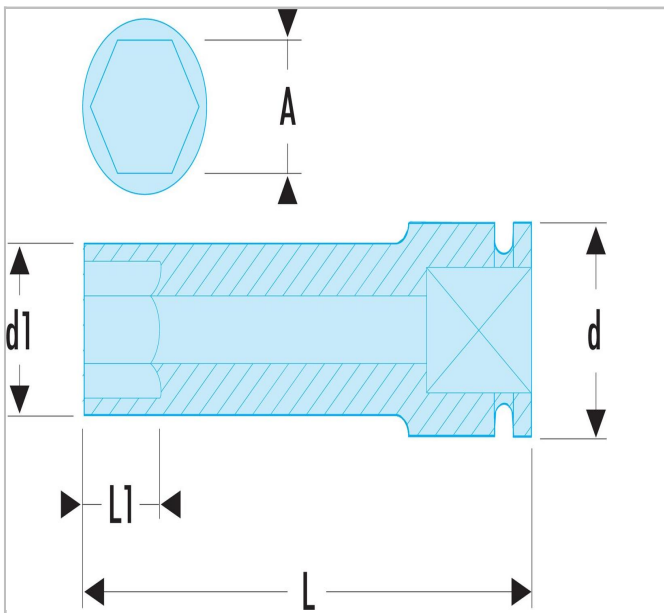

## NS.LA - 1/2" drive long-reach metric 6-point impact sockets

### Description:

- For your safety, use impact sockets and accessories with the appropriate rings and pins.

	A [mm]
NS.10LA	12.0
NS.11LA	11.0
NS.12LA	12.0
NS.13LA	13.0
NS.14LA	14.0
NS.16LA	16.0
NS.17LA	17.0
NS.18LA	18.0
NS.19LA	19.0
NS.21LA	21.0
NS.22LA	22.0
NS.23LA	23.0
NS.24LA	24.0
NS.26LA	26.0
NS.27LA	27.0
NS.28LA	28.0
NS.29LA	29.0
NS.30LA	30.0
NS.32LA	32.0
NS.8LA	8.0