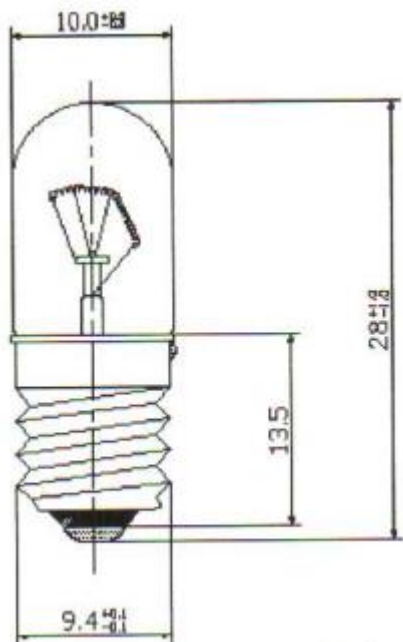

Datasheet

Clear Filament Indicator Lamp

RS Stock number [655-9570](#)

Dimensions: (mm)

Specifications

Structure		Design Characteristics	
Bulb Type	T1 1/4 Clear	Voltage	130V
Bulb Diameter	Ø10.0max	Amperage	20mA±10%
Length	28.0Max	Filament Type	Vacuum Type
Base Type	E10	Luminous Flux	3Lm±20%
		Life Hours	3000hrs